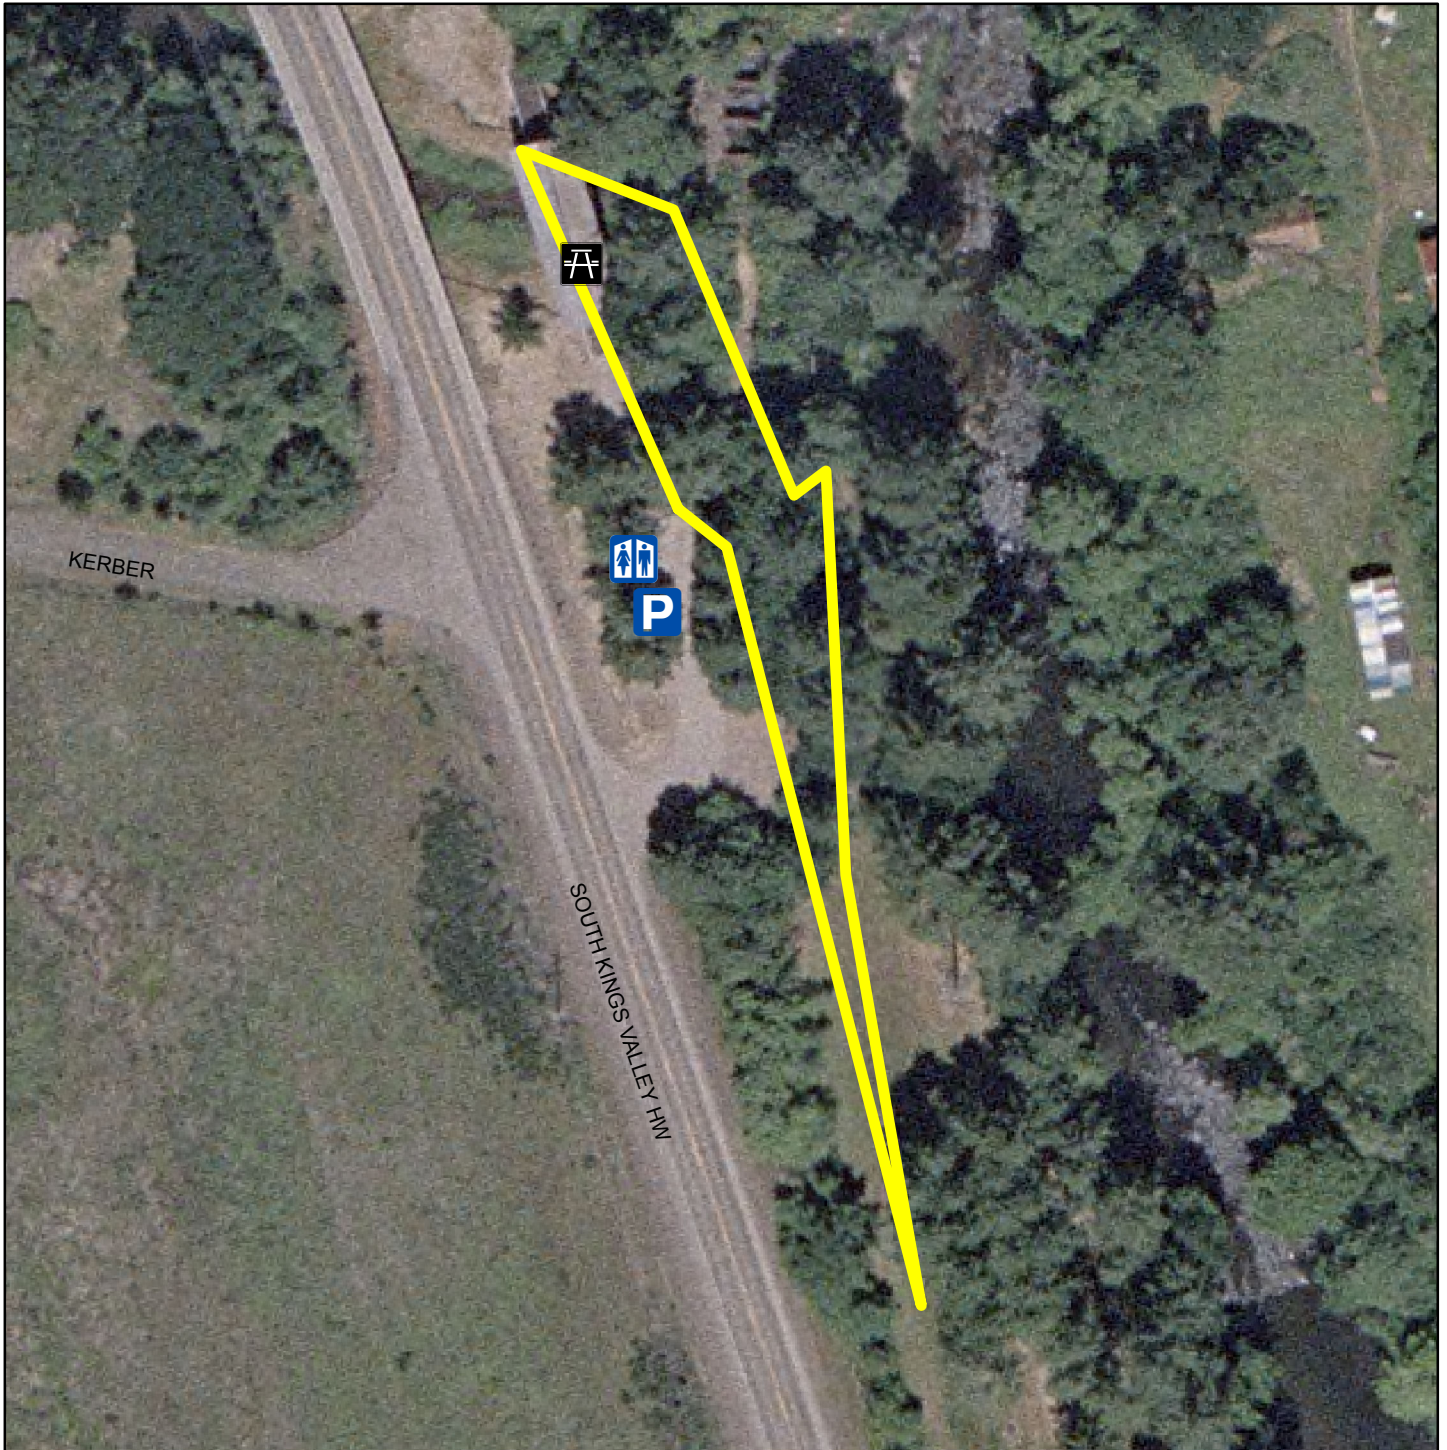

Minnie Ritner Ruitter Wayside

Parking: Yes	Fire Pit: No
Restroom: Yes	Fishing: No
Walking Trail: No	Horseshoe: No
Picnic Area: Yes	Boat Dock: No
Playground: No	

Open: All Year

Closed: Never

Closures: None

Date: 6/10/2013