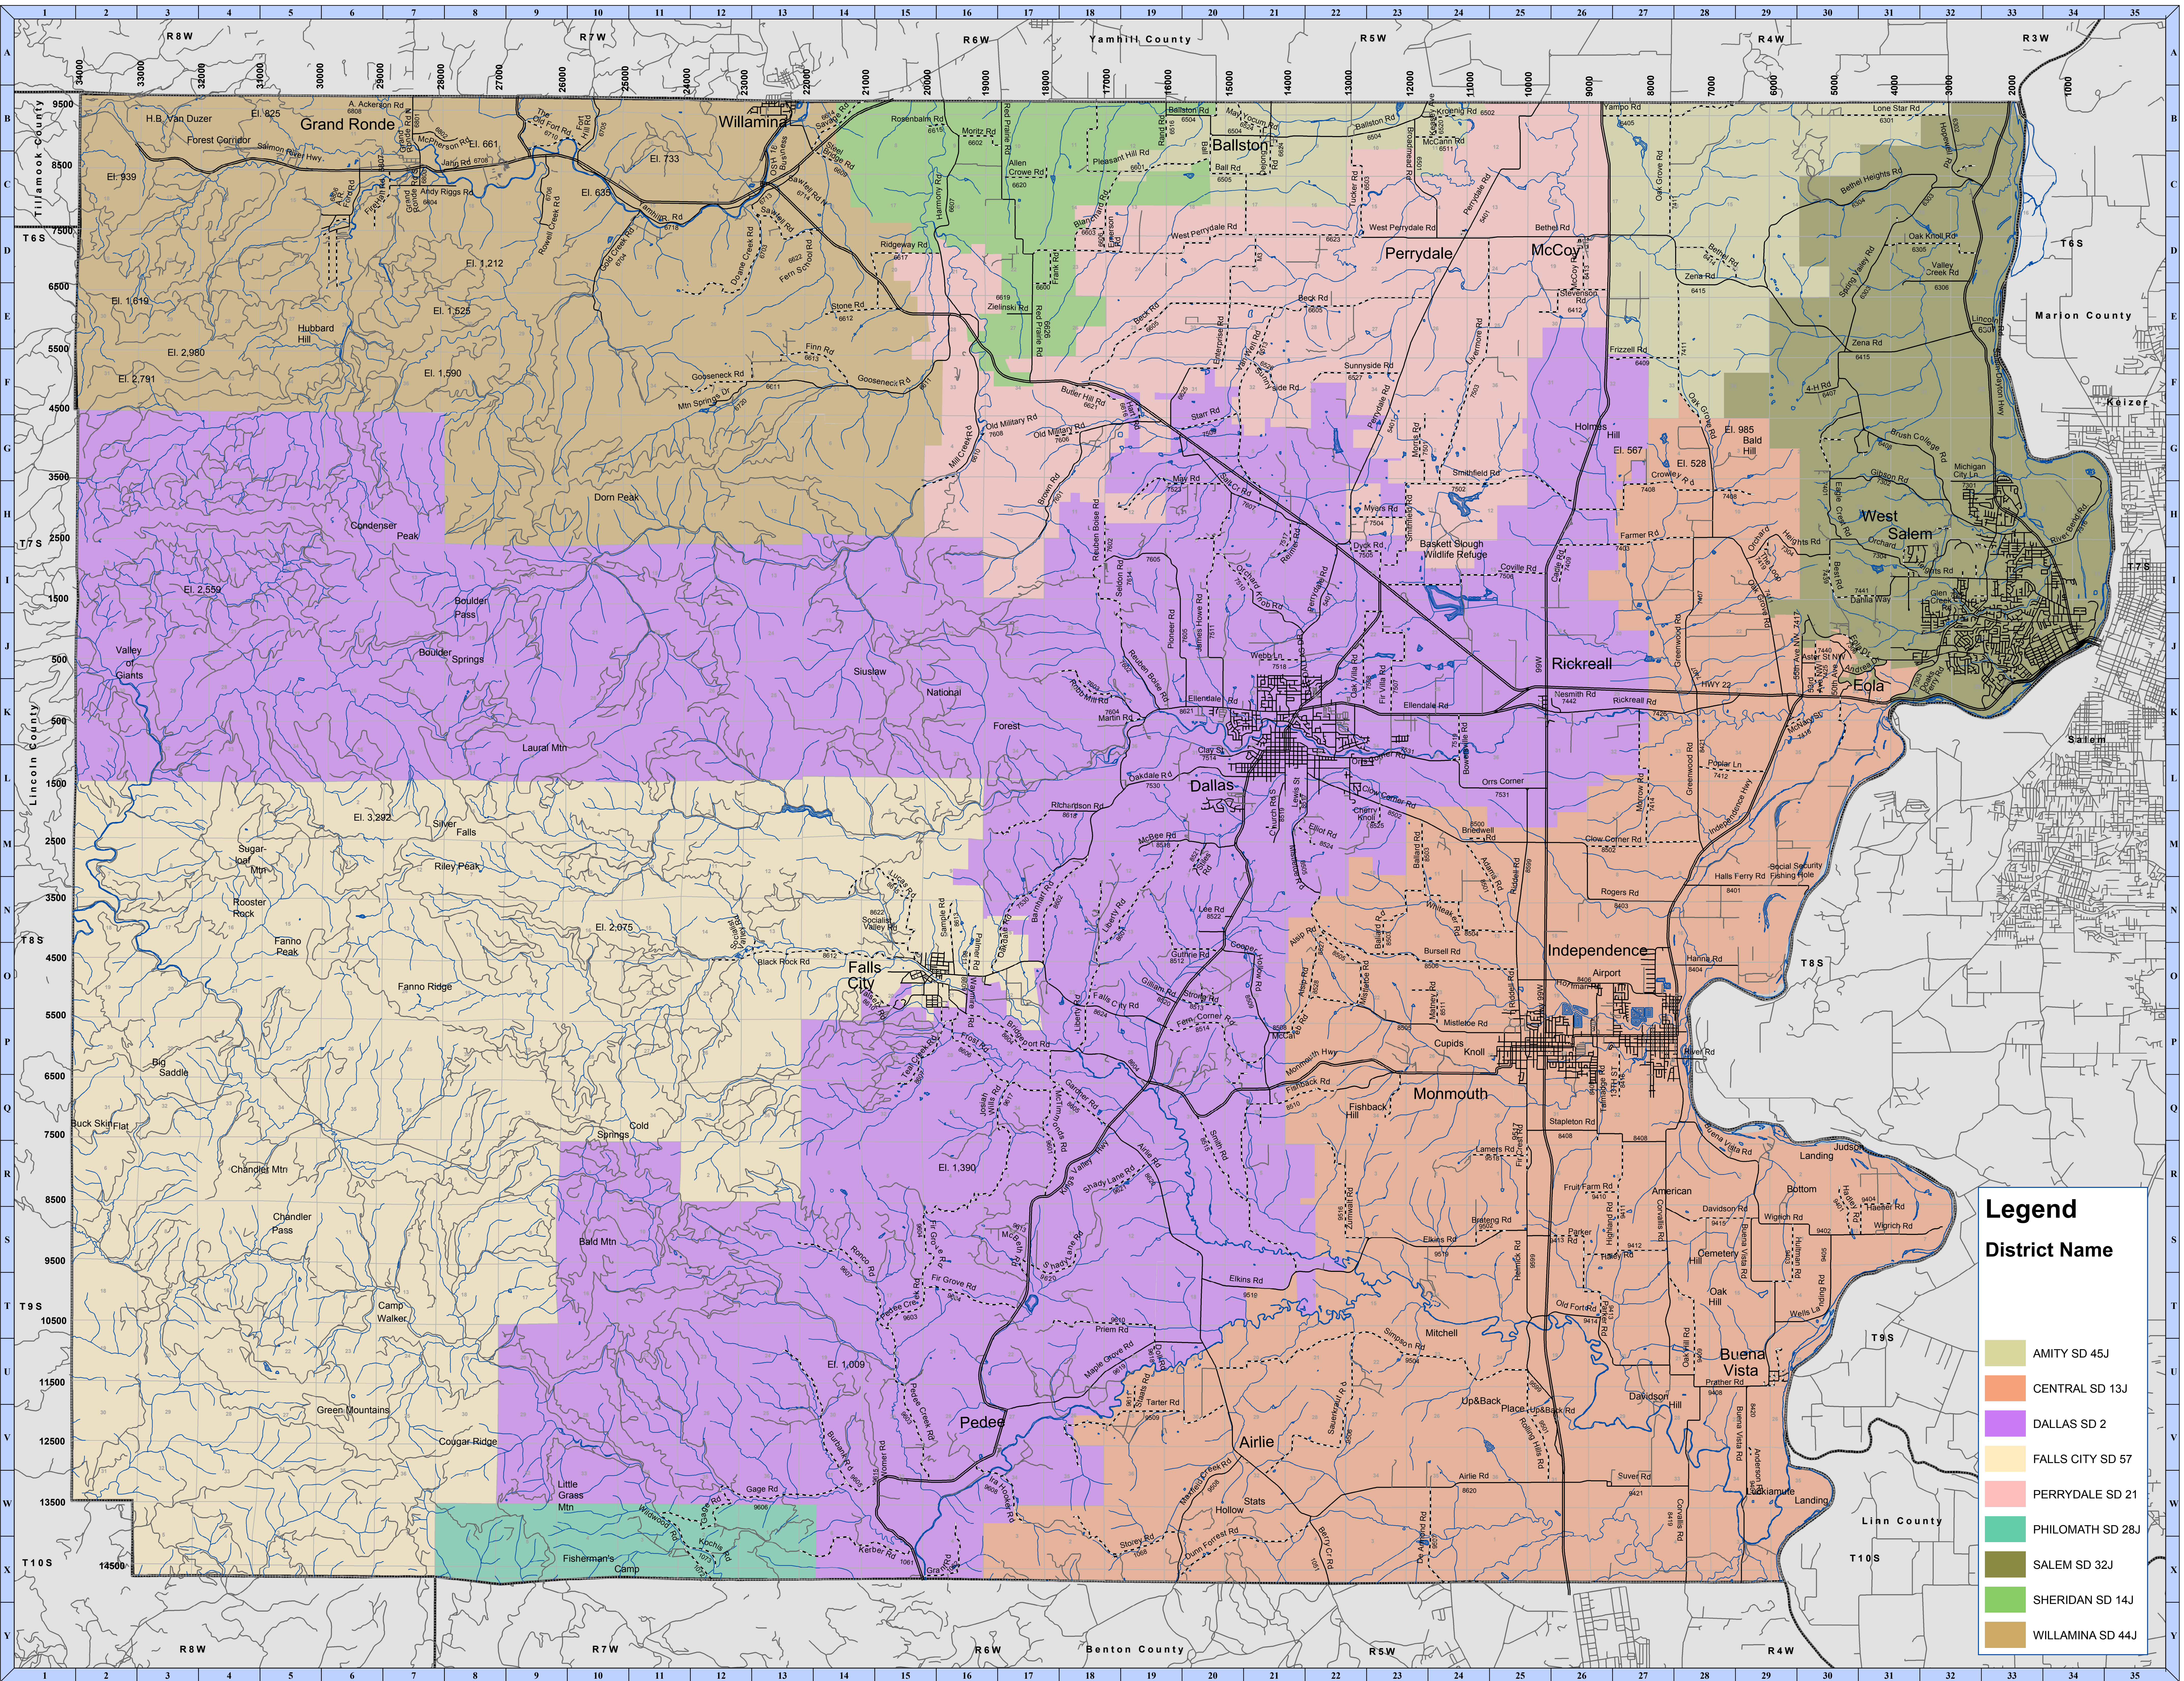

**SCHOOL MAP
POLK COUNTY**

Legend

- AMITY SD 45J
- CENTRAL SD 13J
- DALLAS SD 2
- FALLS CITY SD 57
- PERRYDALE SD 21
- PHILOMATH SD 28J
- SALEM SD 32J
- SHERIDAN SD 14J
- WILLAMINA SD 44J

Highways