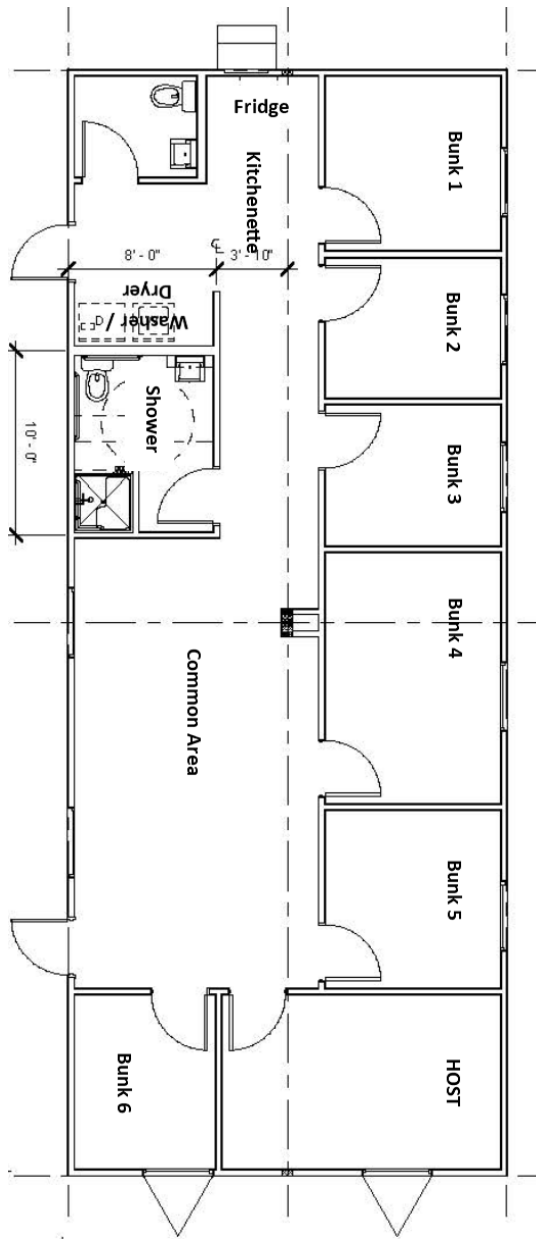

Why Here?

This project is a partnership between Polk County and the Dallas United Methodist Church (DUMC). DUMC has been a leader in social service partnerships for many years. Currently DUMC serves as a meal site for James 2 Kitchen, a produce distribution site, offers a variety for support groups, and plays a key role in many other community events with support and resources. DUMC will provide the program with peer mentors for veterans and offers a space to be used as a day center equipped with computers to help veterans locate permanent housing and stable employment.