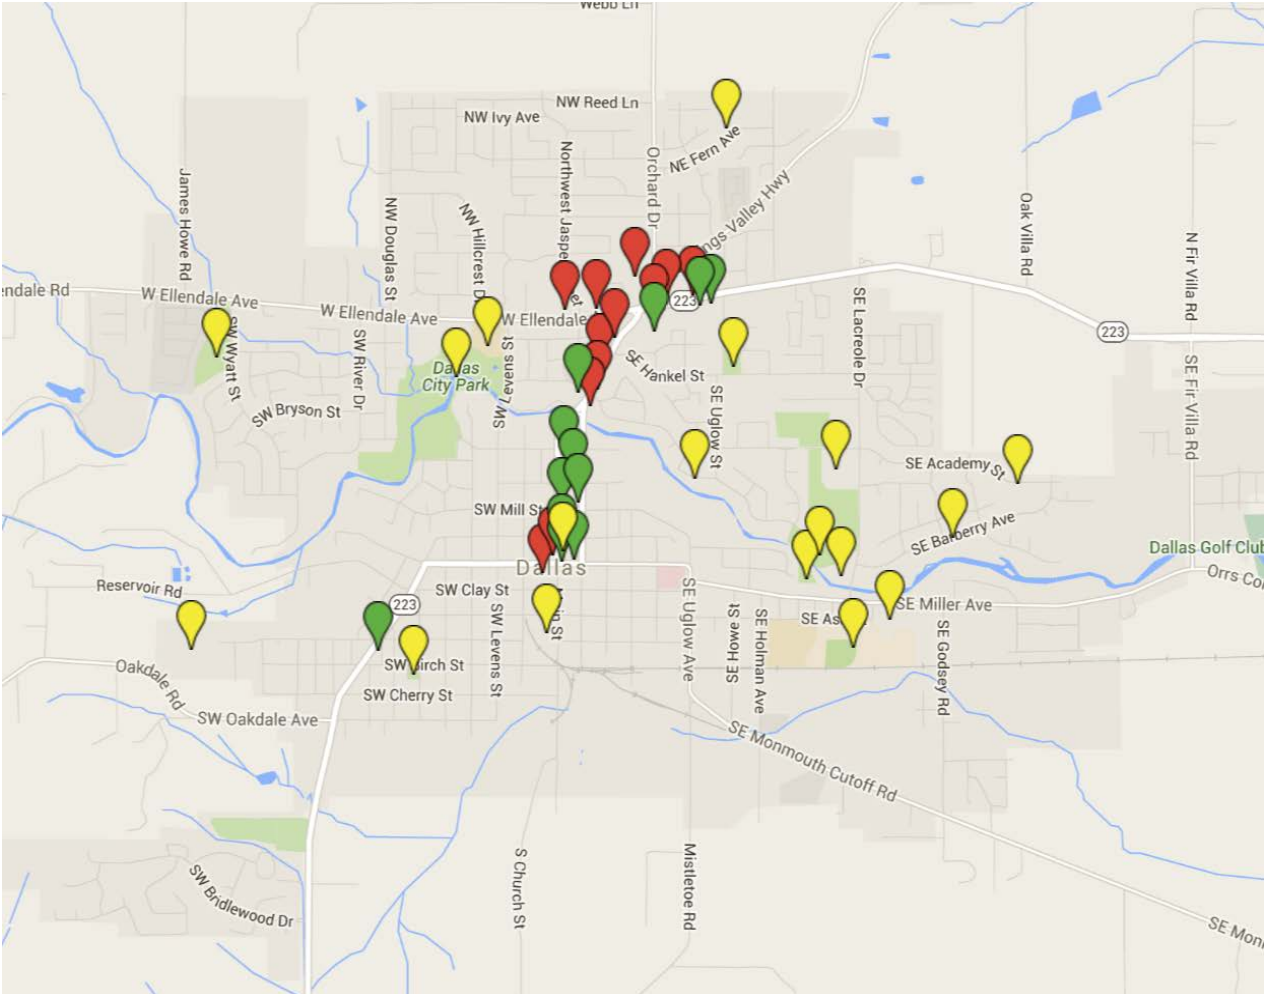

Map of Dallas Gambling Locations

Green Dots: Restaurants, convenience or grocery store locations where there is no gambling

Yellow Dots: Places where youth frequent such as schools, parks, Movie Theater, aquatic centers

Red Dots: Restaurants, convenience or grocery store locations where there gambling is available