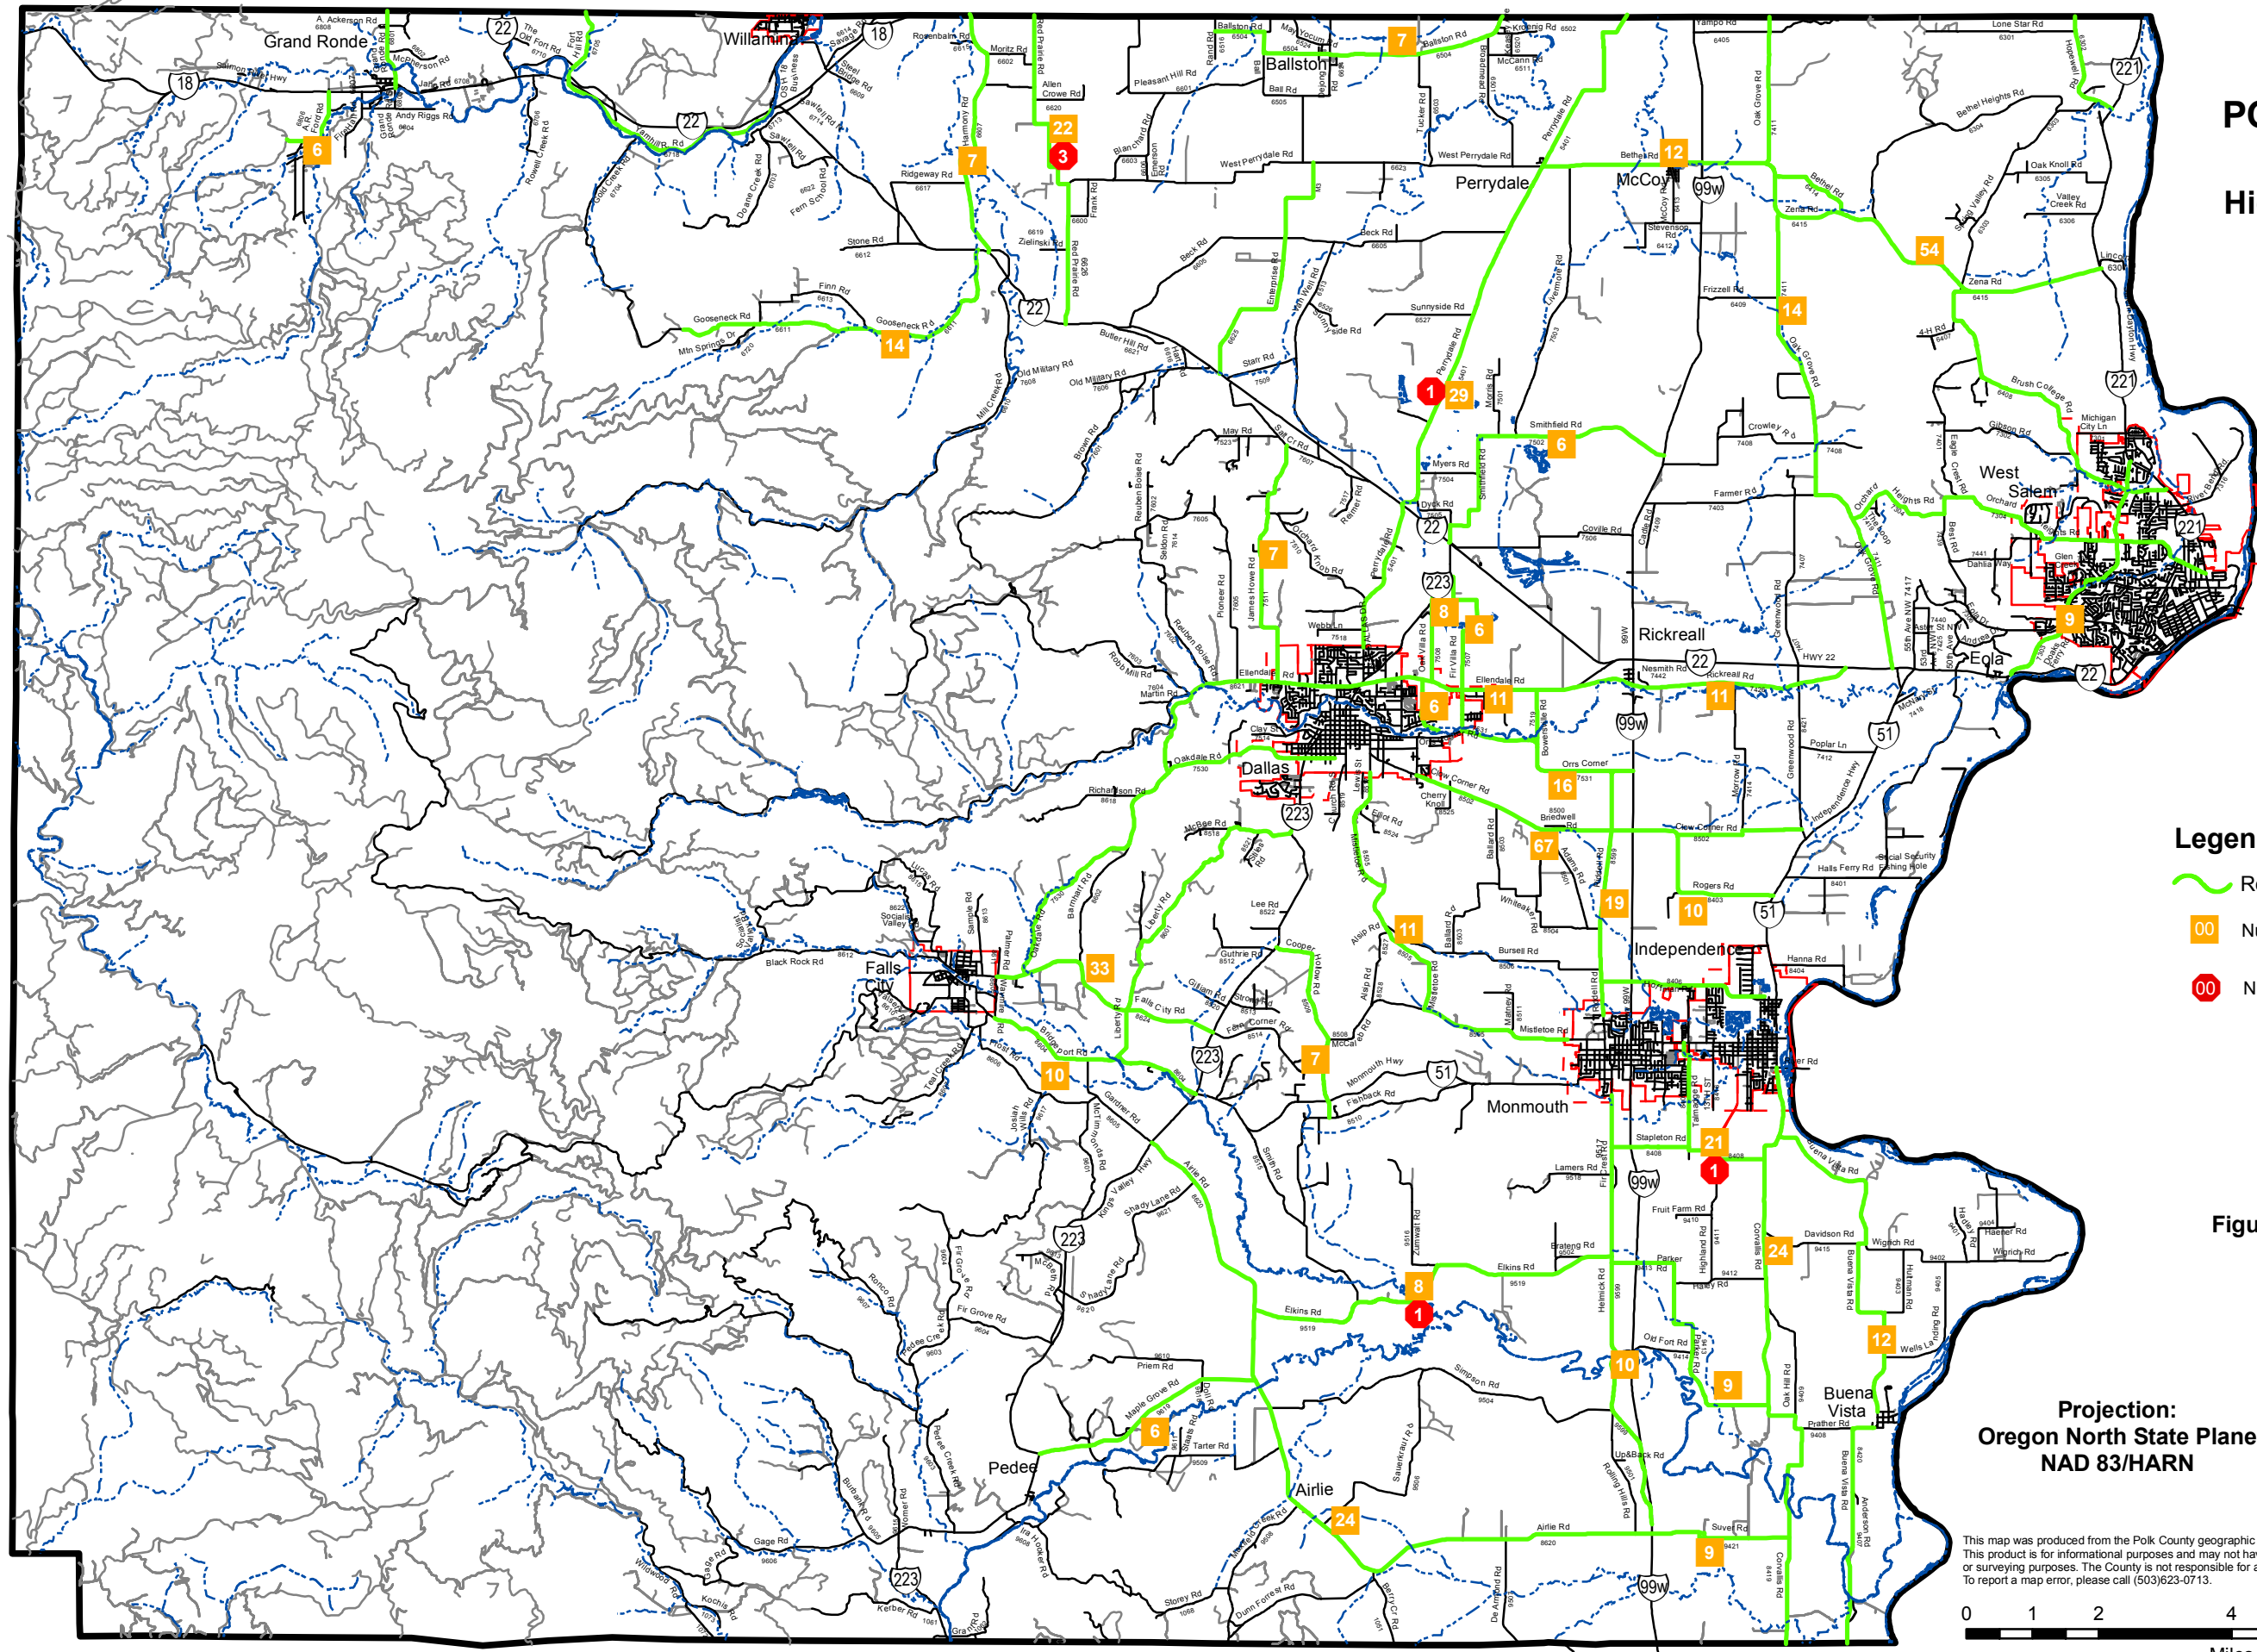

POLK COUNTY

High Crash Areas

2003-2008

- Legend**
-  Roads with crashes
 -  Number of crashes
 -  Number of fatalities

Figure: 5, Page: 9-9

Projection:
Oregon North State Plane
NAD 83/HARN

Date: 5/13/2009

This map was produced from the Polk County geographic databases to support its governmental activities. This product is for informational purposes and may not have been prepared for, or be suitable for legal, engineering, or surveying purposes. The County is not responsible for any map errors, possible misuse, or misinterpretation. To report a map error, please call (503)623-0713.