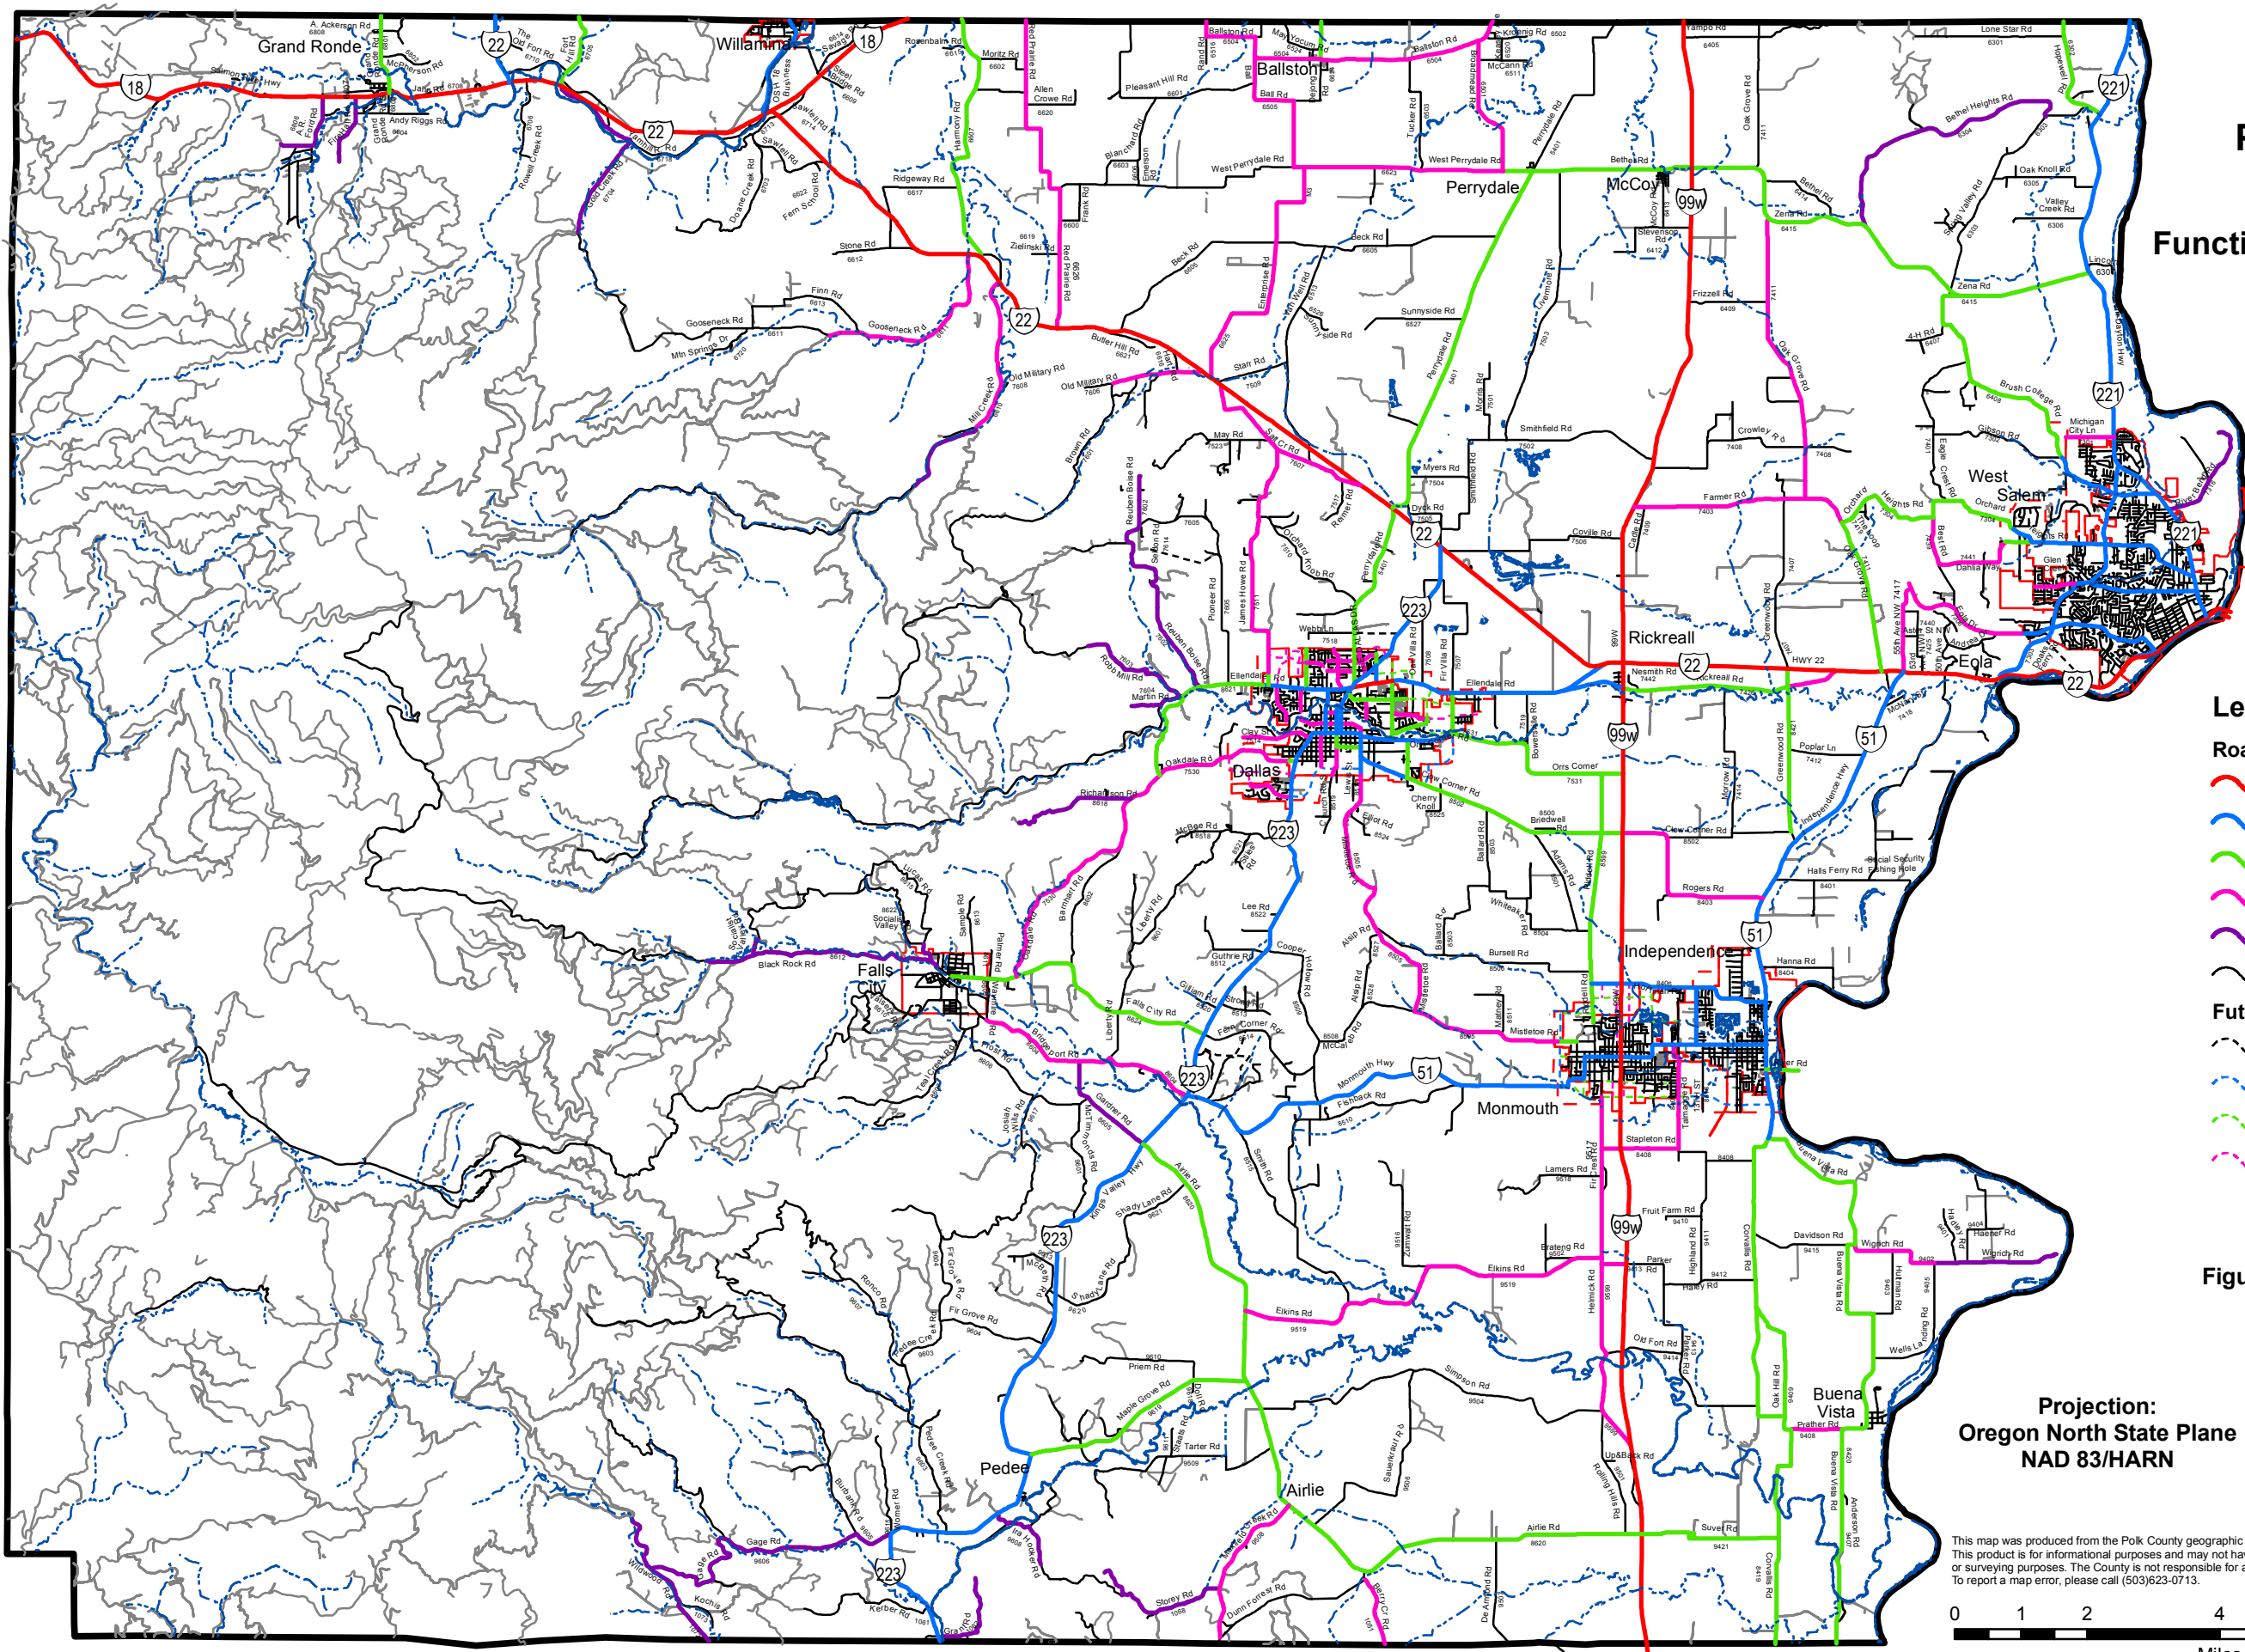

POLK COUNTY

Functional Classifications

- Legend**
- Roads**
- Principal Arterial
 - Minor Arterial
 - Major Collector
 - Minor Collector
 - Resource
 - Local
- Future Roads**
- Future Facility
 - Minor Arterial
 - Major Collector
 - Minor Collector

Figure: 3, Page: 5-5

Projection:
Oregon North State Plane
NAD 83/HARN

Date: 9/21/2009

This map was produced from the Polk County geographic databases to support its governmental activities. This product is for informational purposes and may not have been prepared for, or be suitable for legal, engineering, or surveying purposes. The County is not responsible for any map errors, possible misuse, or misinterpretation. To report a map error, please call (503)623-0713.