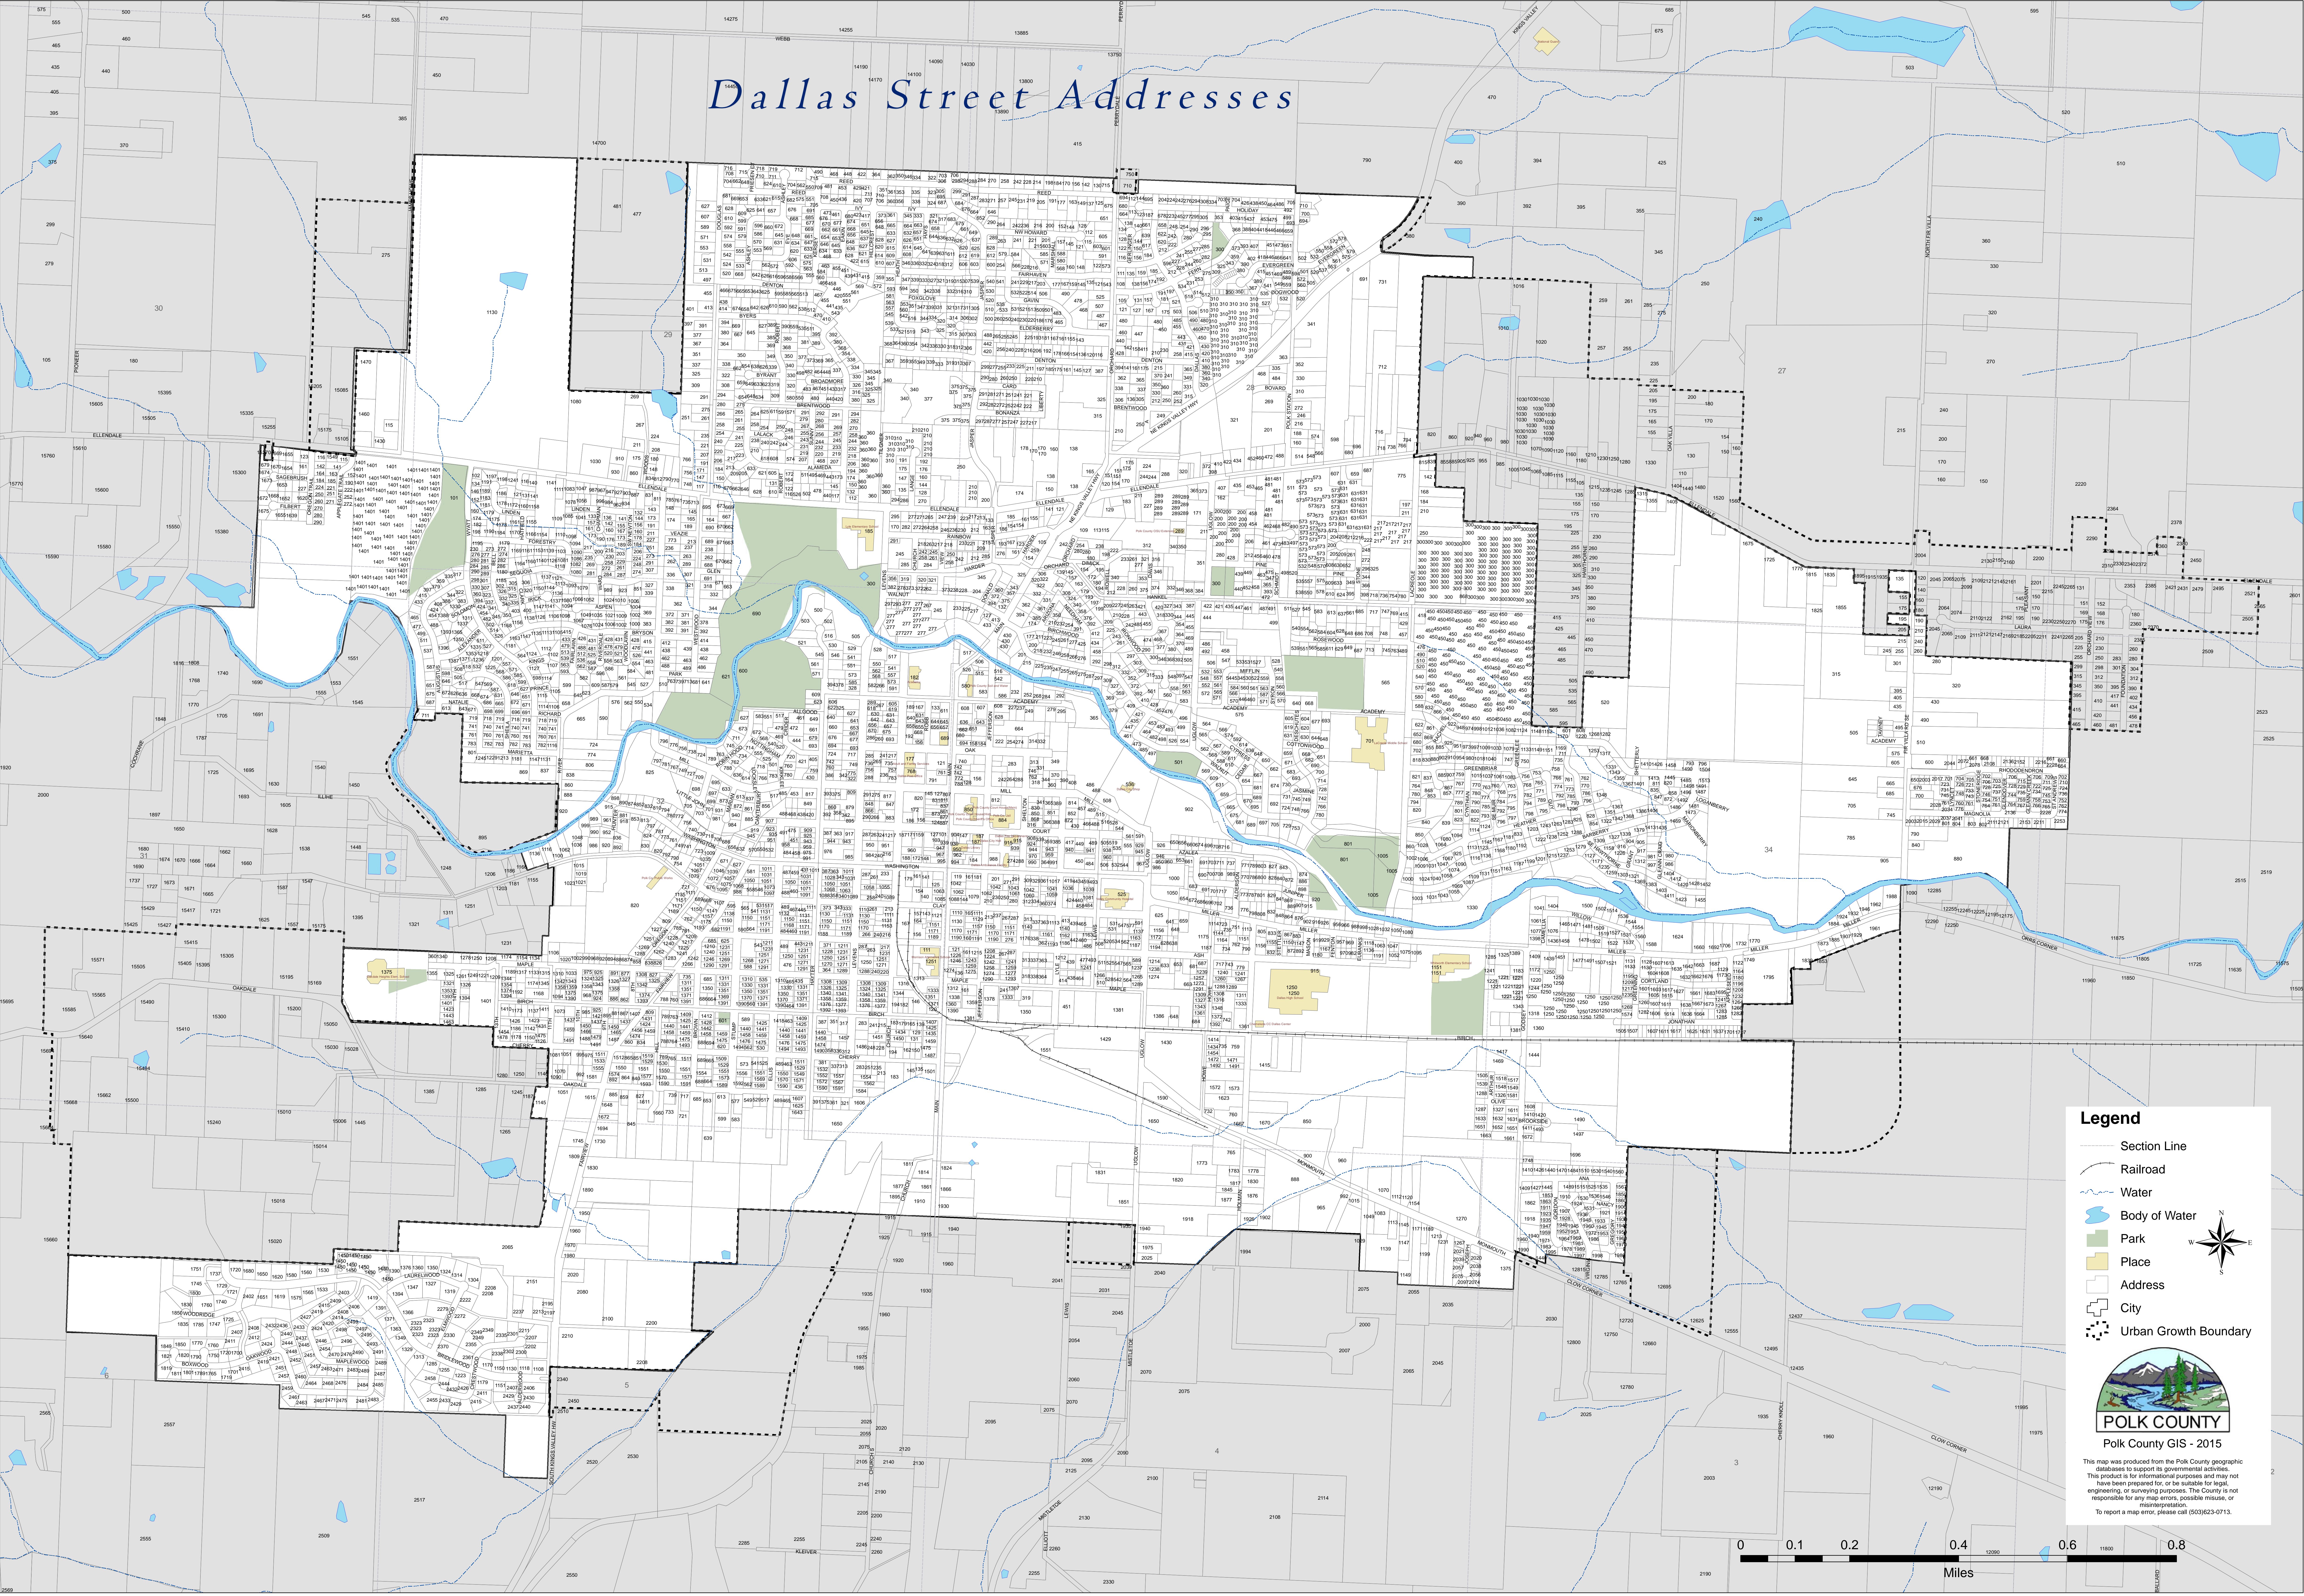

Dallas Street Addresses

1. **Legend**
2. Section Line
   - Railroad
   - Water
   - Body of Water
   - Park
   - Place
   - Address
   - City
   - Urban Growth Boundary

Polk County GIS - 2015