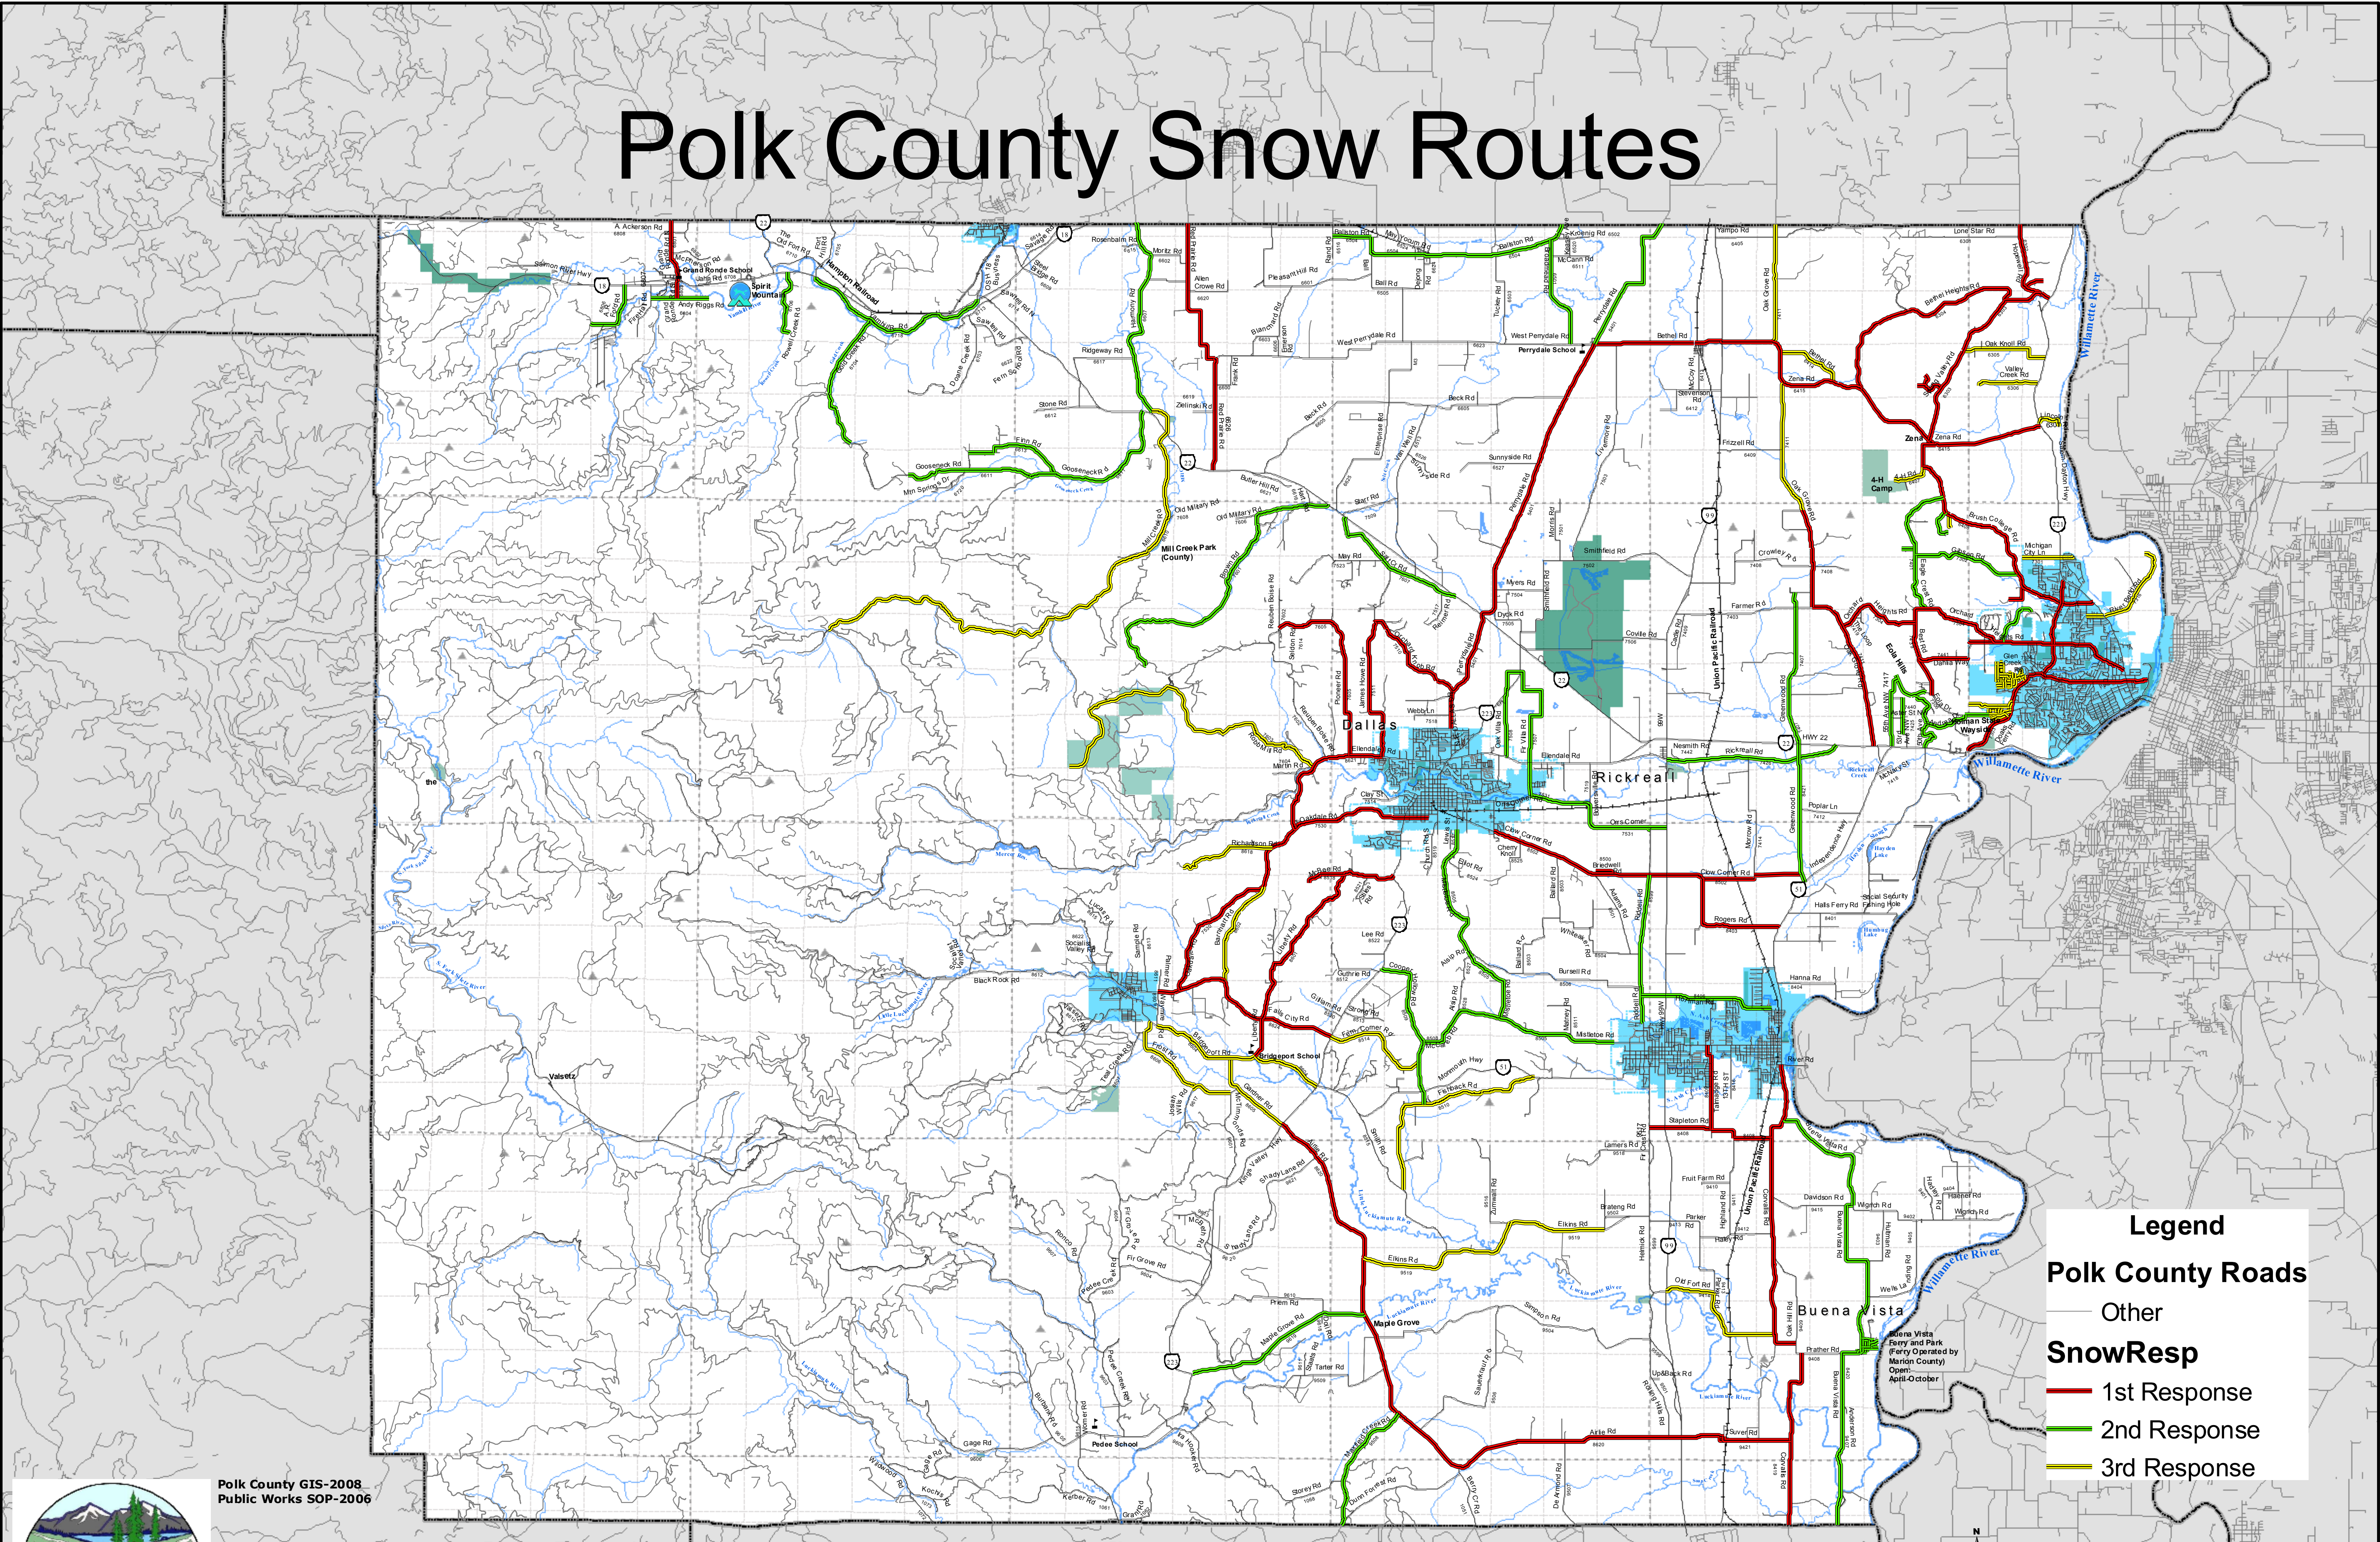

Polk County Snow Routes

Legend

Polk County Roads

Other

SnowResp

- 1st Response
- 2nd Response
- 3rd Response

Polk County GIS-2008
Public Works SOP-2006

This map was produced from the Polk County geographic databases to support its governmental activities. This product is for informational purposes and may not have been prepared for, or be suitable for legal, engineering, or surveying purposes. The county is not responsible for any map errors, possible misuse, or misinterpretation. To report a map error, please call (503)623-0713.