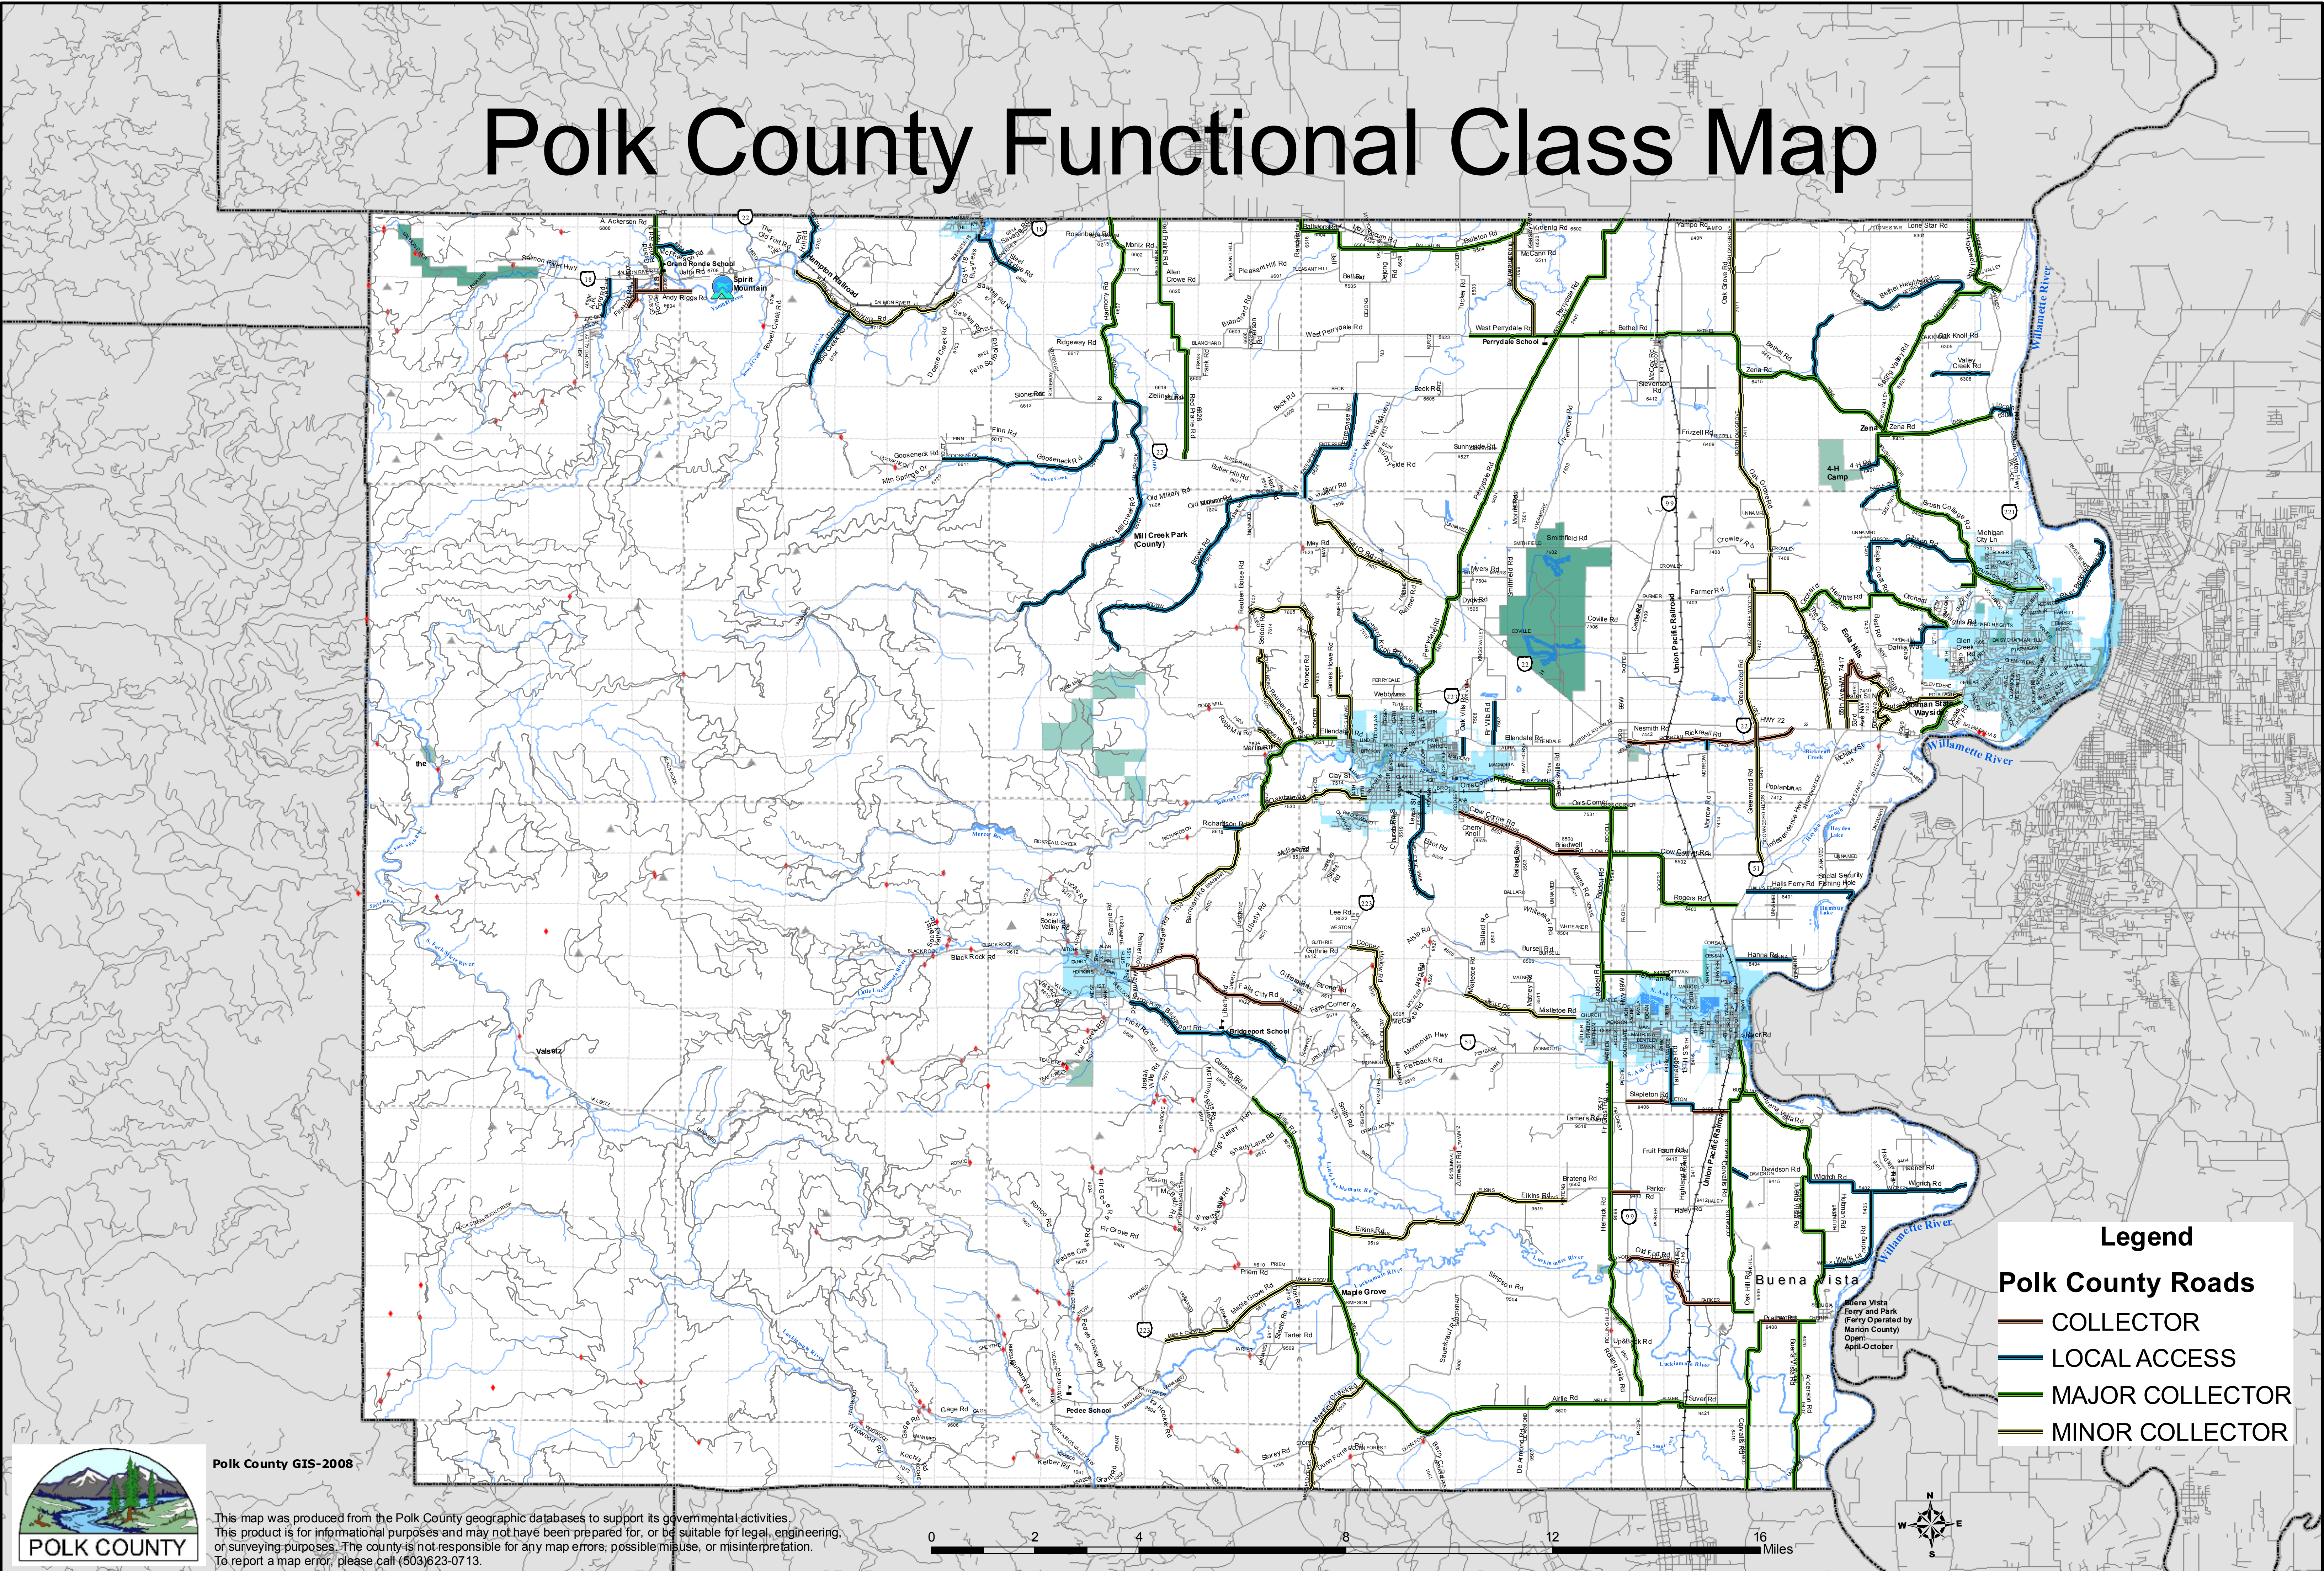

# Polk County Functional Class Map

**Legend**

**Polk County Roads**

- COLLECTOR
- LOCAL ACCESS
- MAJOR COLLECTOR
- MINOR COLLECTOR

Polk County GIS-2008

This map was produced from the Polk County geographic databases to support its governmental activities. This product is for informational purposes and may not have been prepared for, or be suitable for legal, engineering, or surveying purposes. The county is not responsible for any map errors, possible misuse, or misinterpretation. To report a map error, please call (503)623-0713.