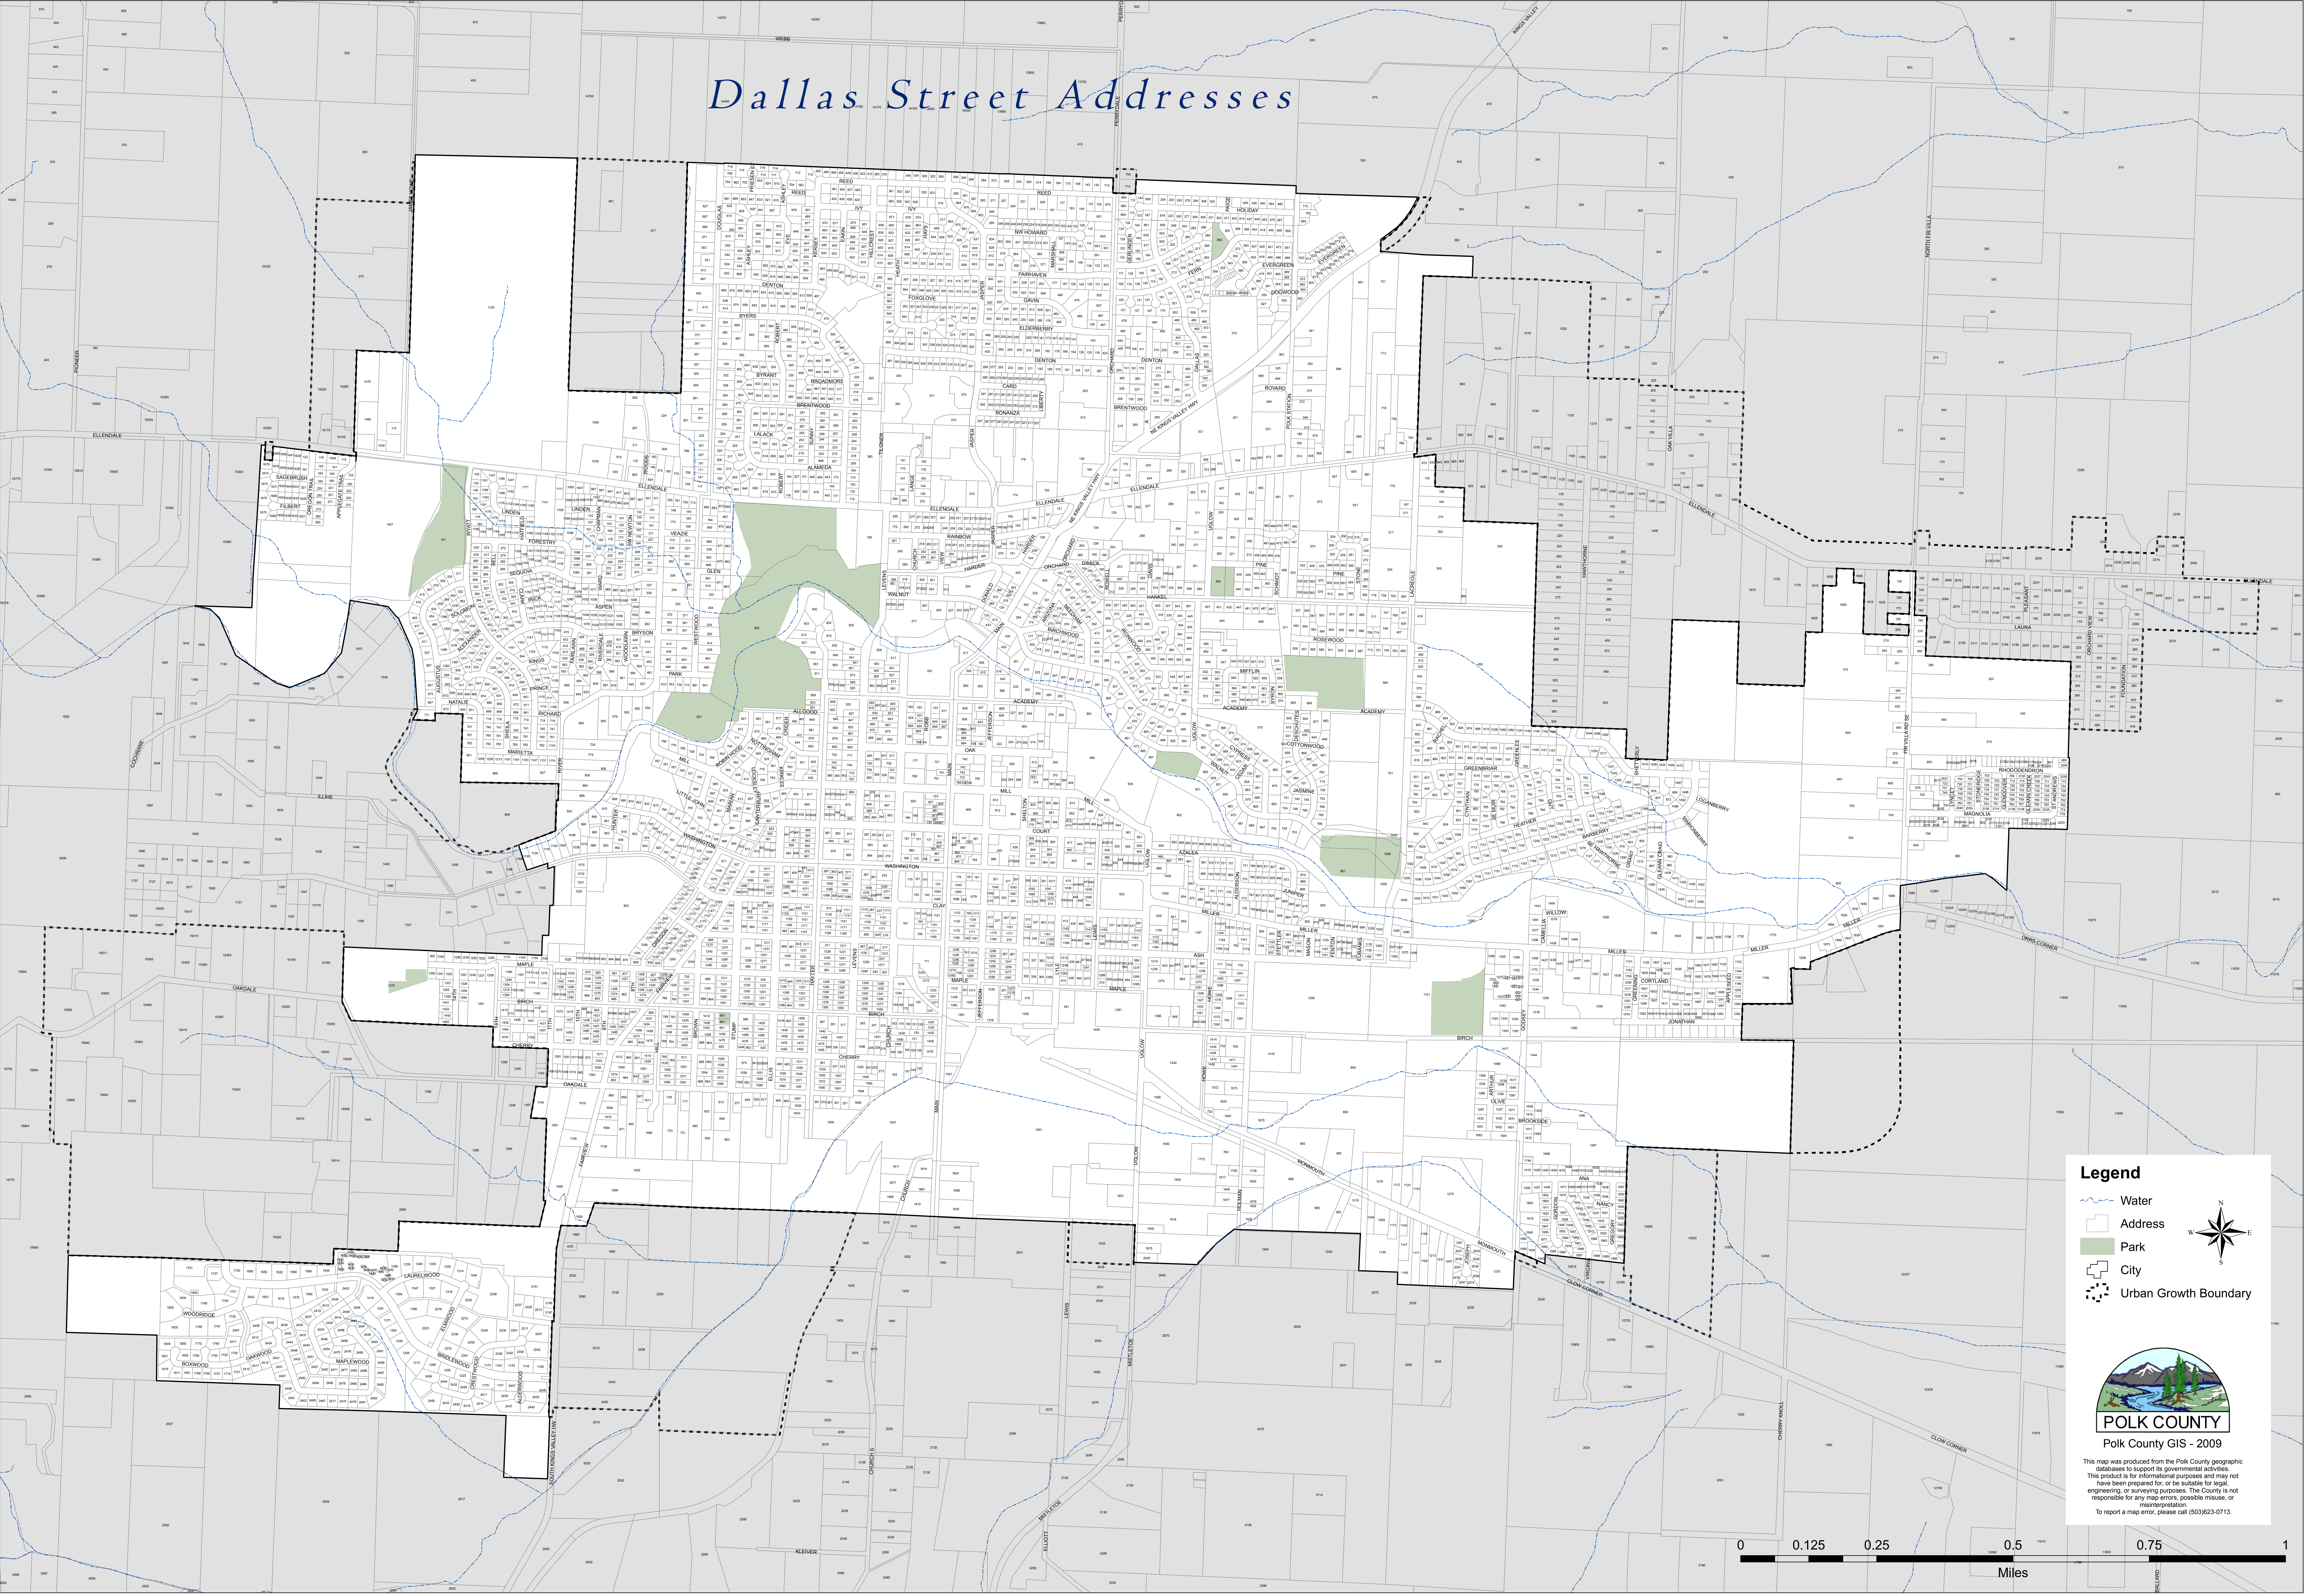

Dallas Street Addresses

1. **Legend**
2. Water
   - Address
   - Park
   - City
   - Urban Growth Boundary

POLK COUNTY
Polk County GIS - 2009