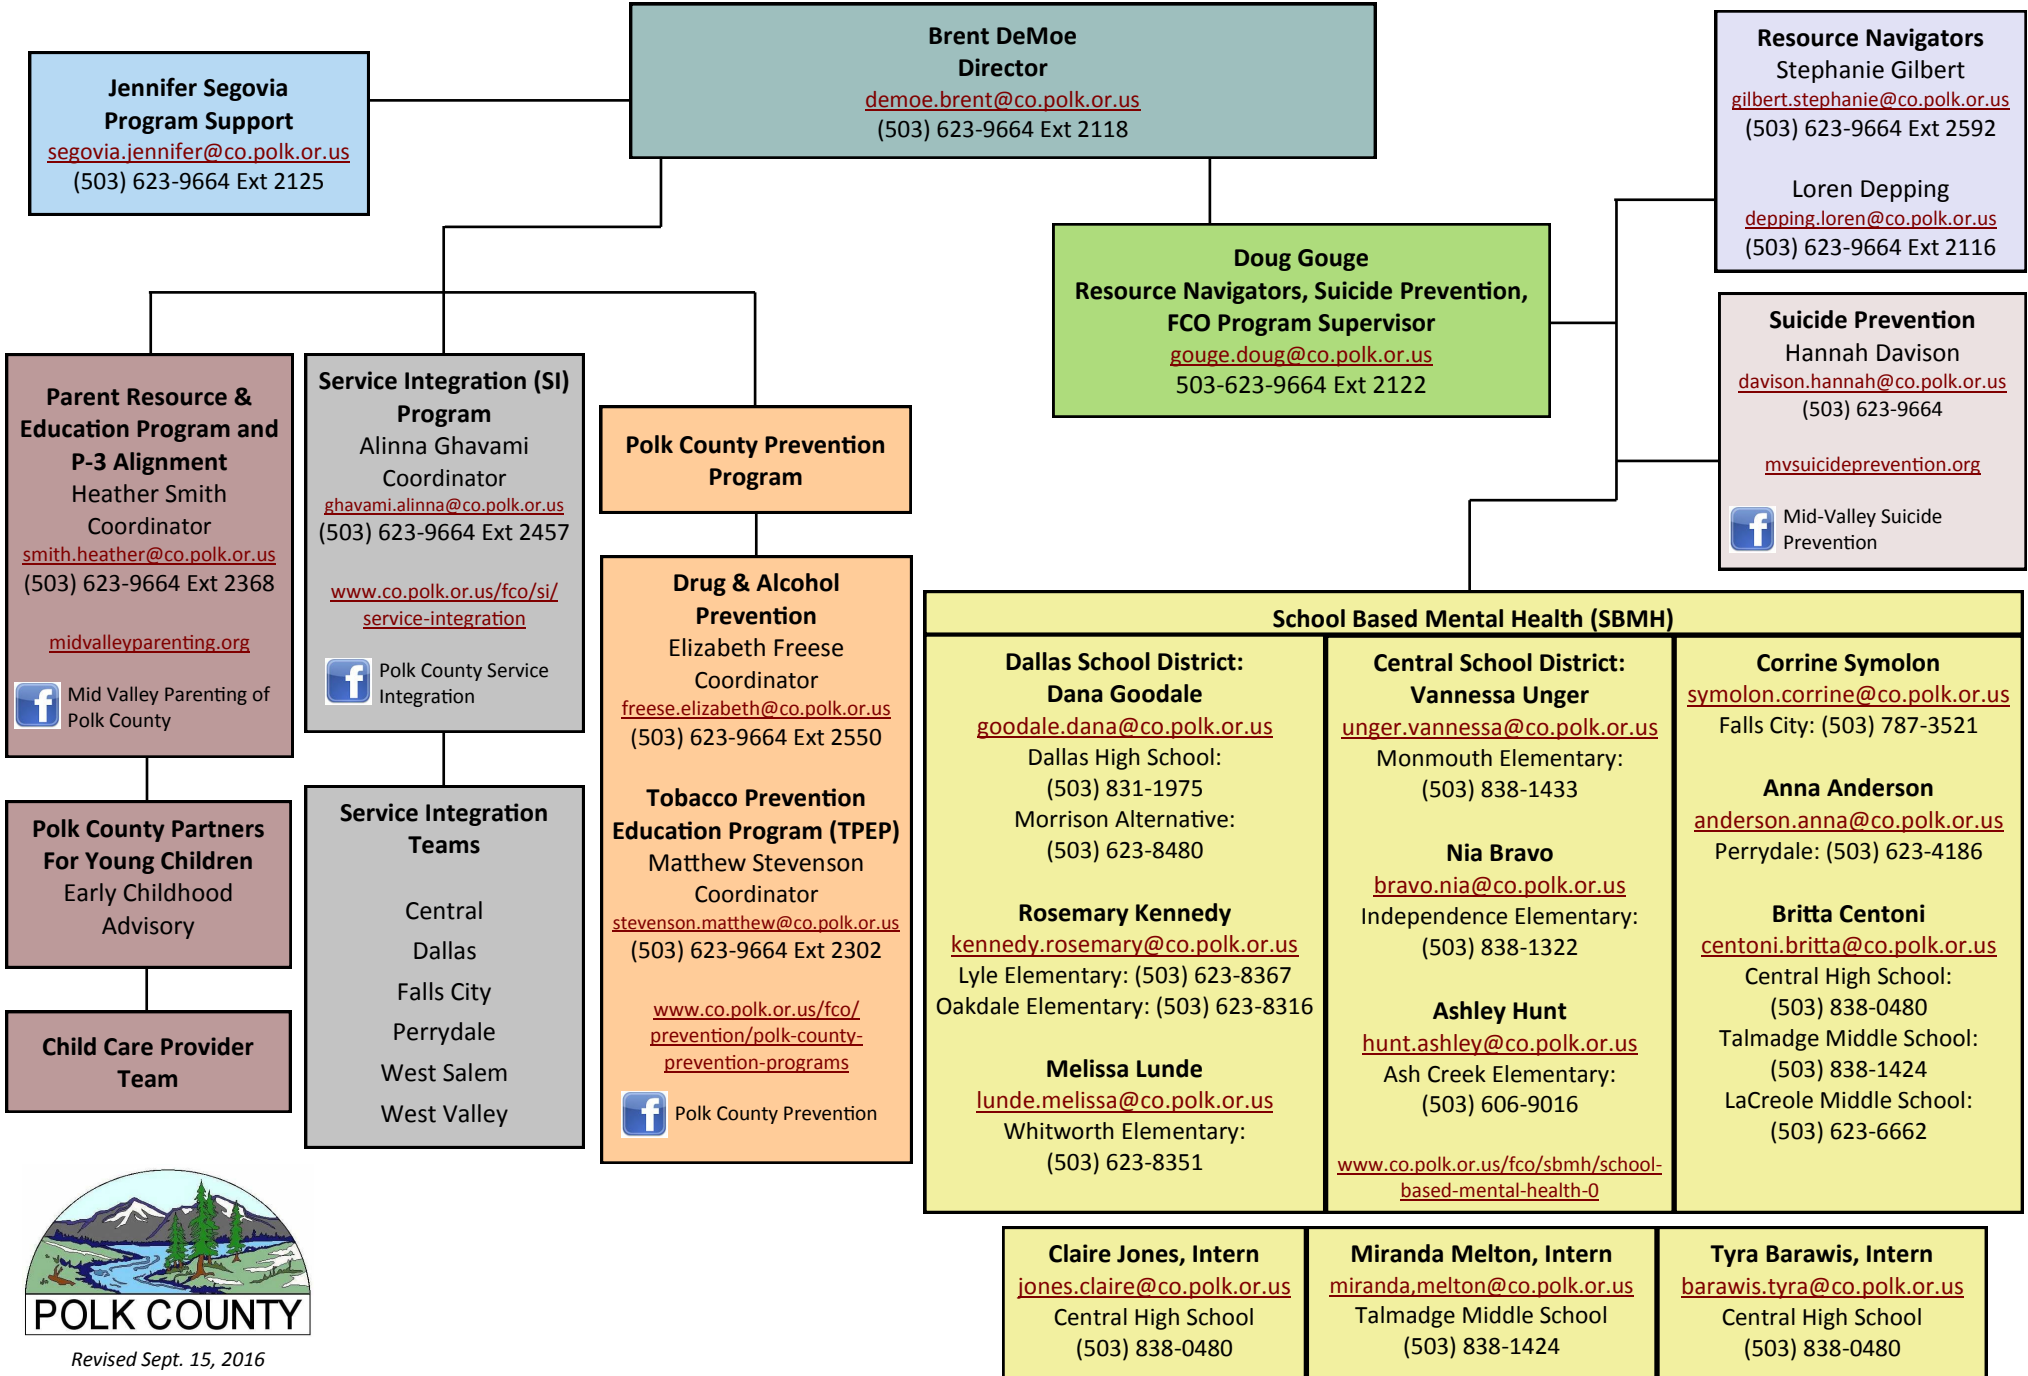

Polk County Family & Community Outreach Department

182 SW Academy Street, Suite 220, Dallas, OR 97338 | P: 503-623-9664 | | F: 503-623-2731 | www.co.polk.or.us/fco

Revised Sept. 15, 2016