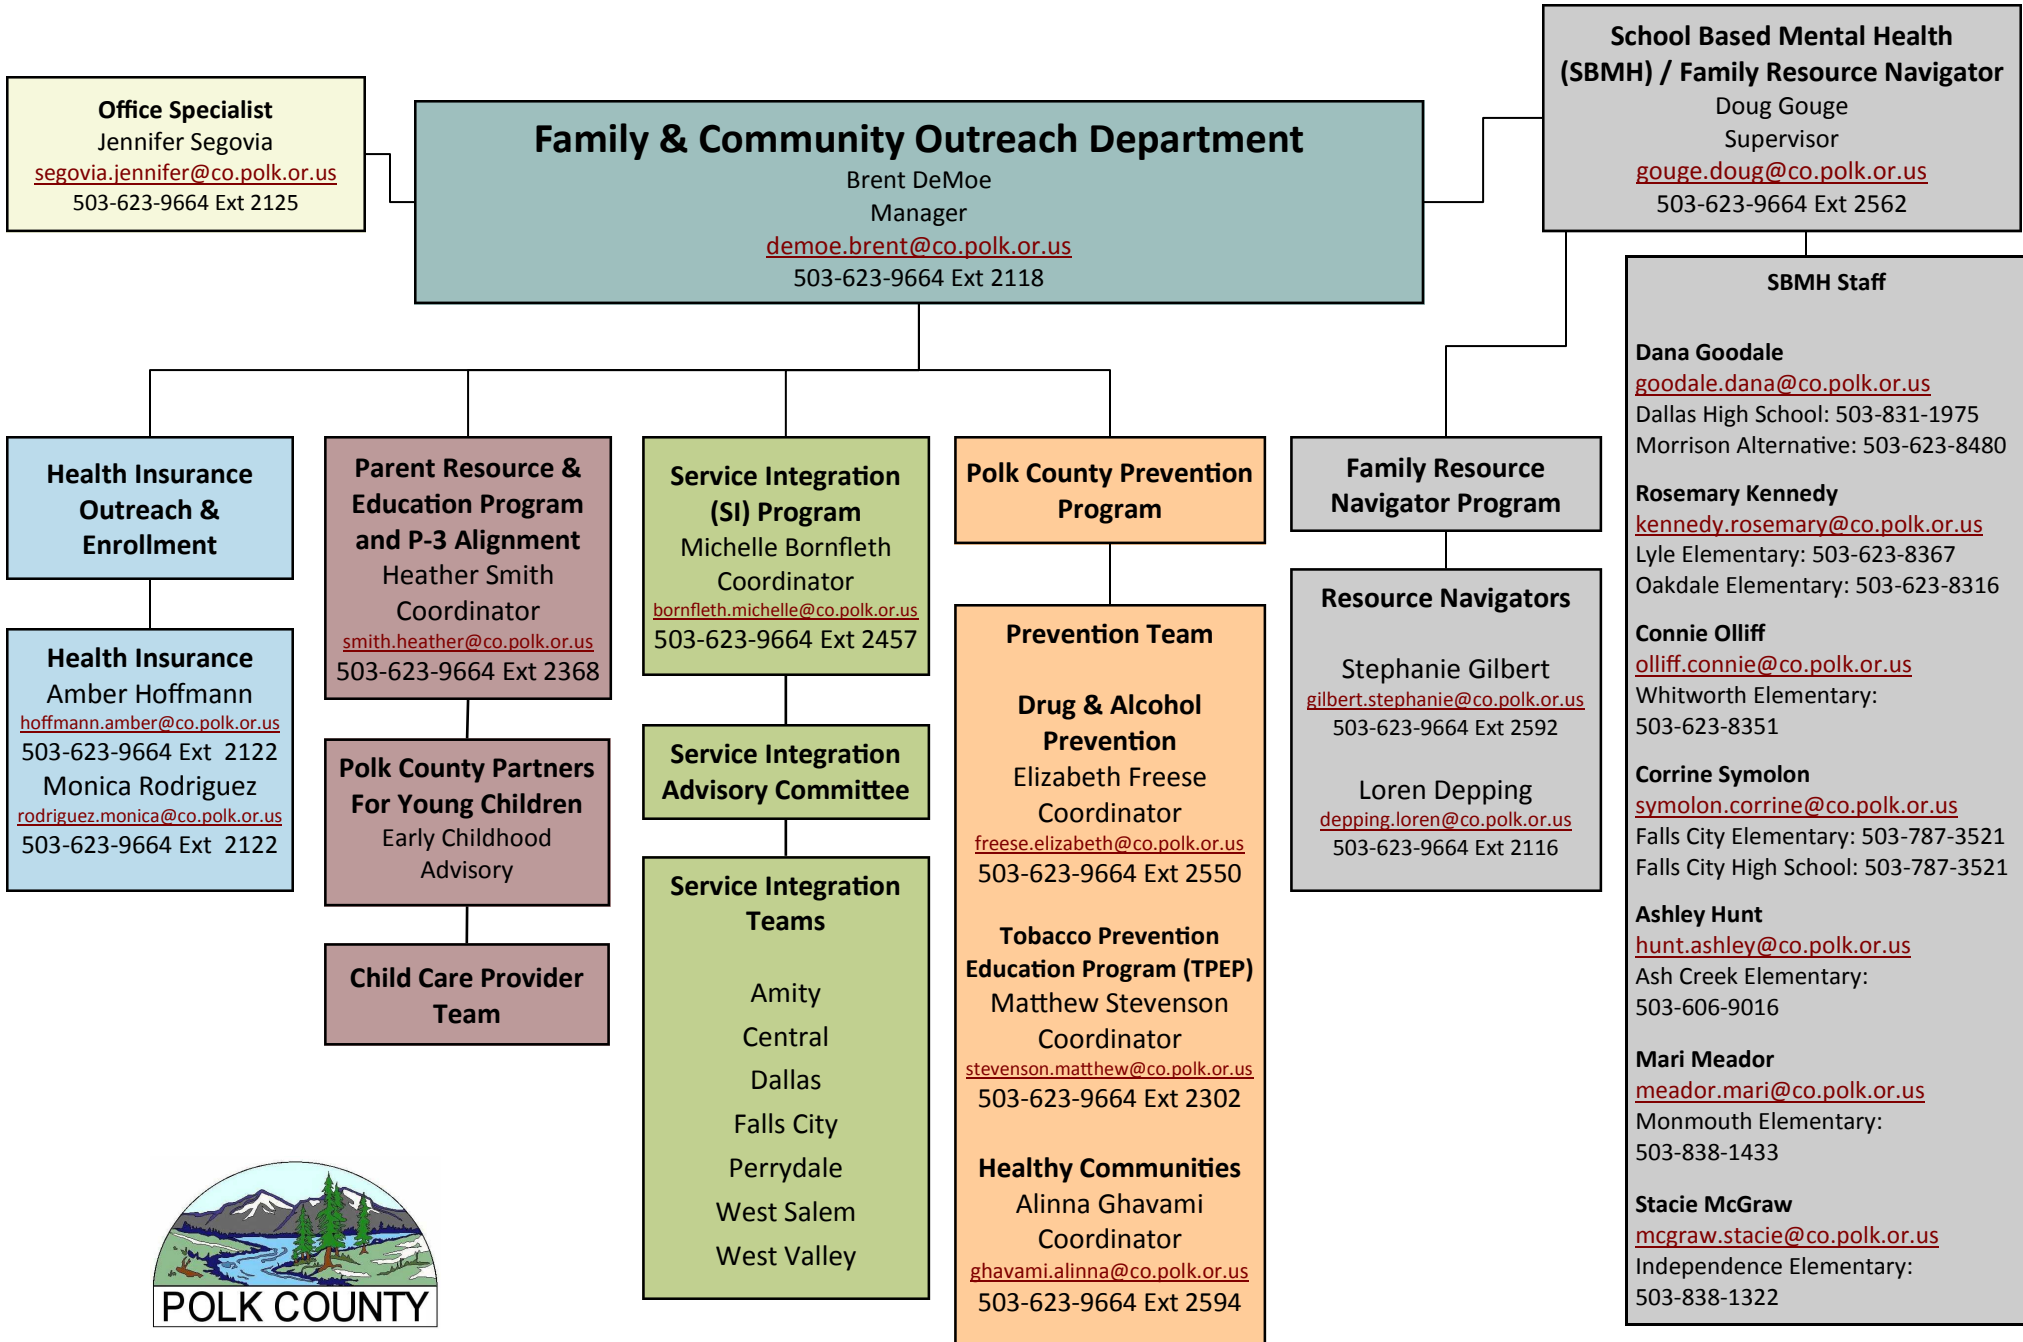

# Polk County Family & Community Outreach Department

182 SW Academy Street, Suite 220, Dallas, OR 97338 | 503-623-9664 | [www.co.polk.or.us/fco](http://www.co.polk.or.us/fco)

Revised May 5, 2015