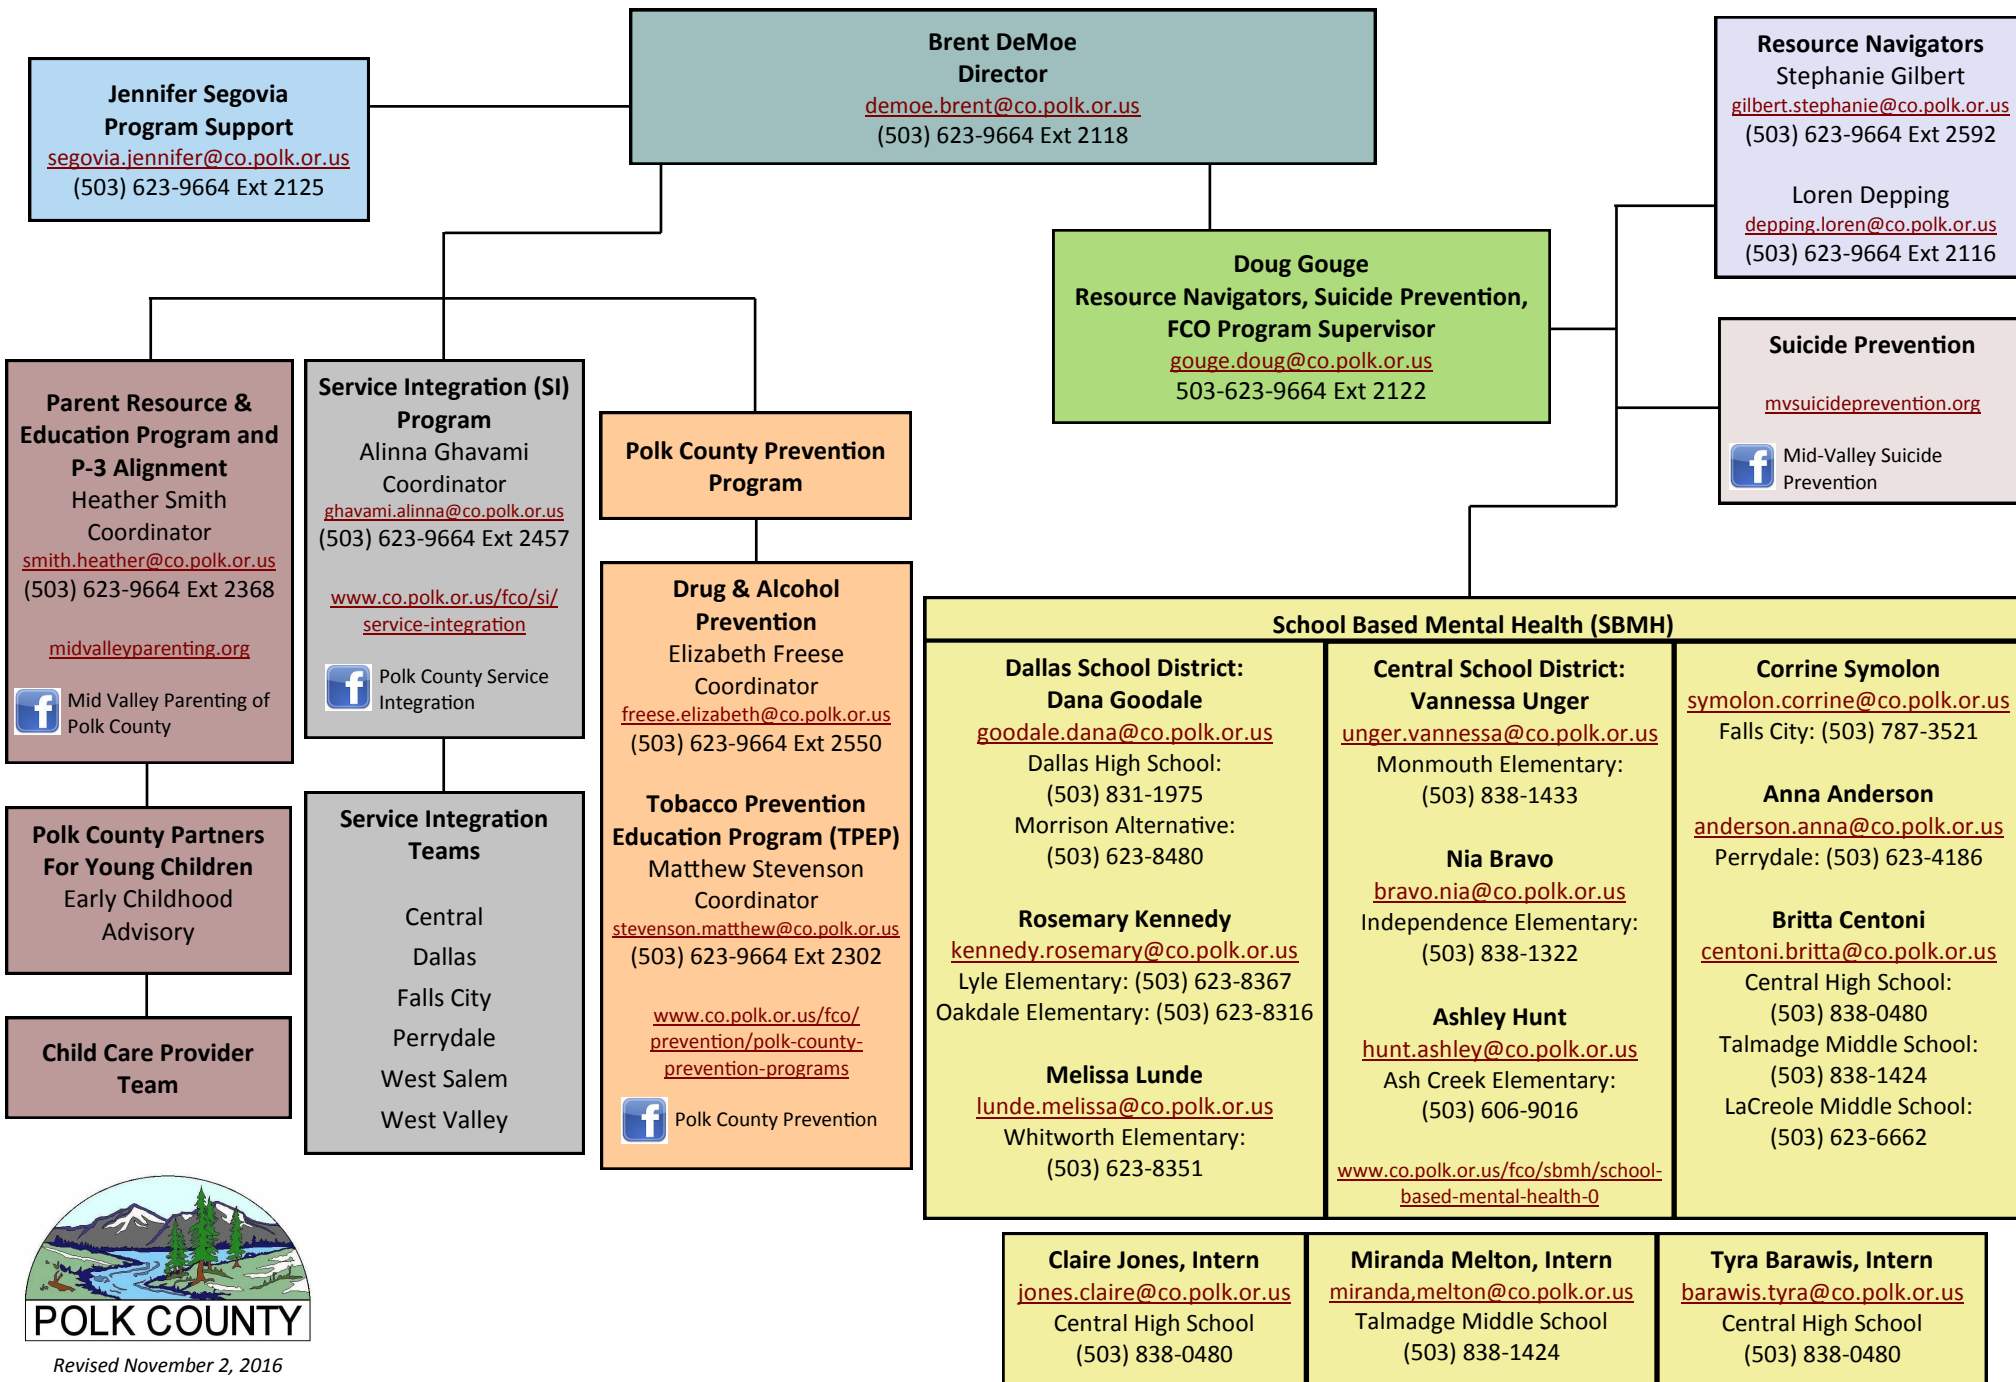

Polk County Family & Community Outreach Department

182 SW Academy Street, Suite 220, Dallas, OR 97338 | P: 503-623-9664 | | F: 503-623-2731 | www.co.polk.or.us/fco

Revised November 2, 2016