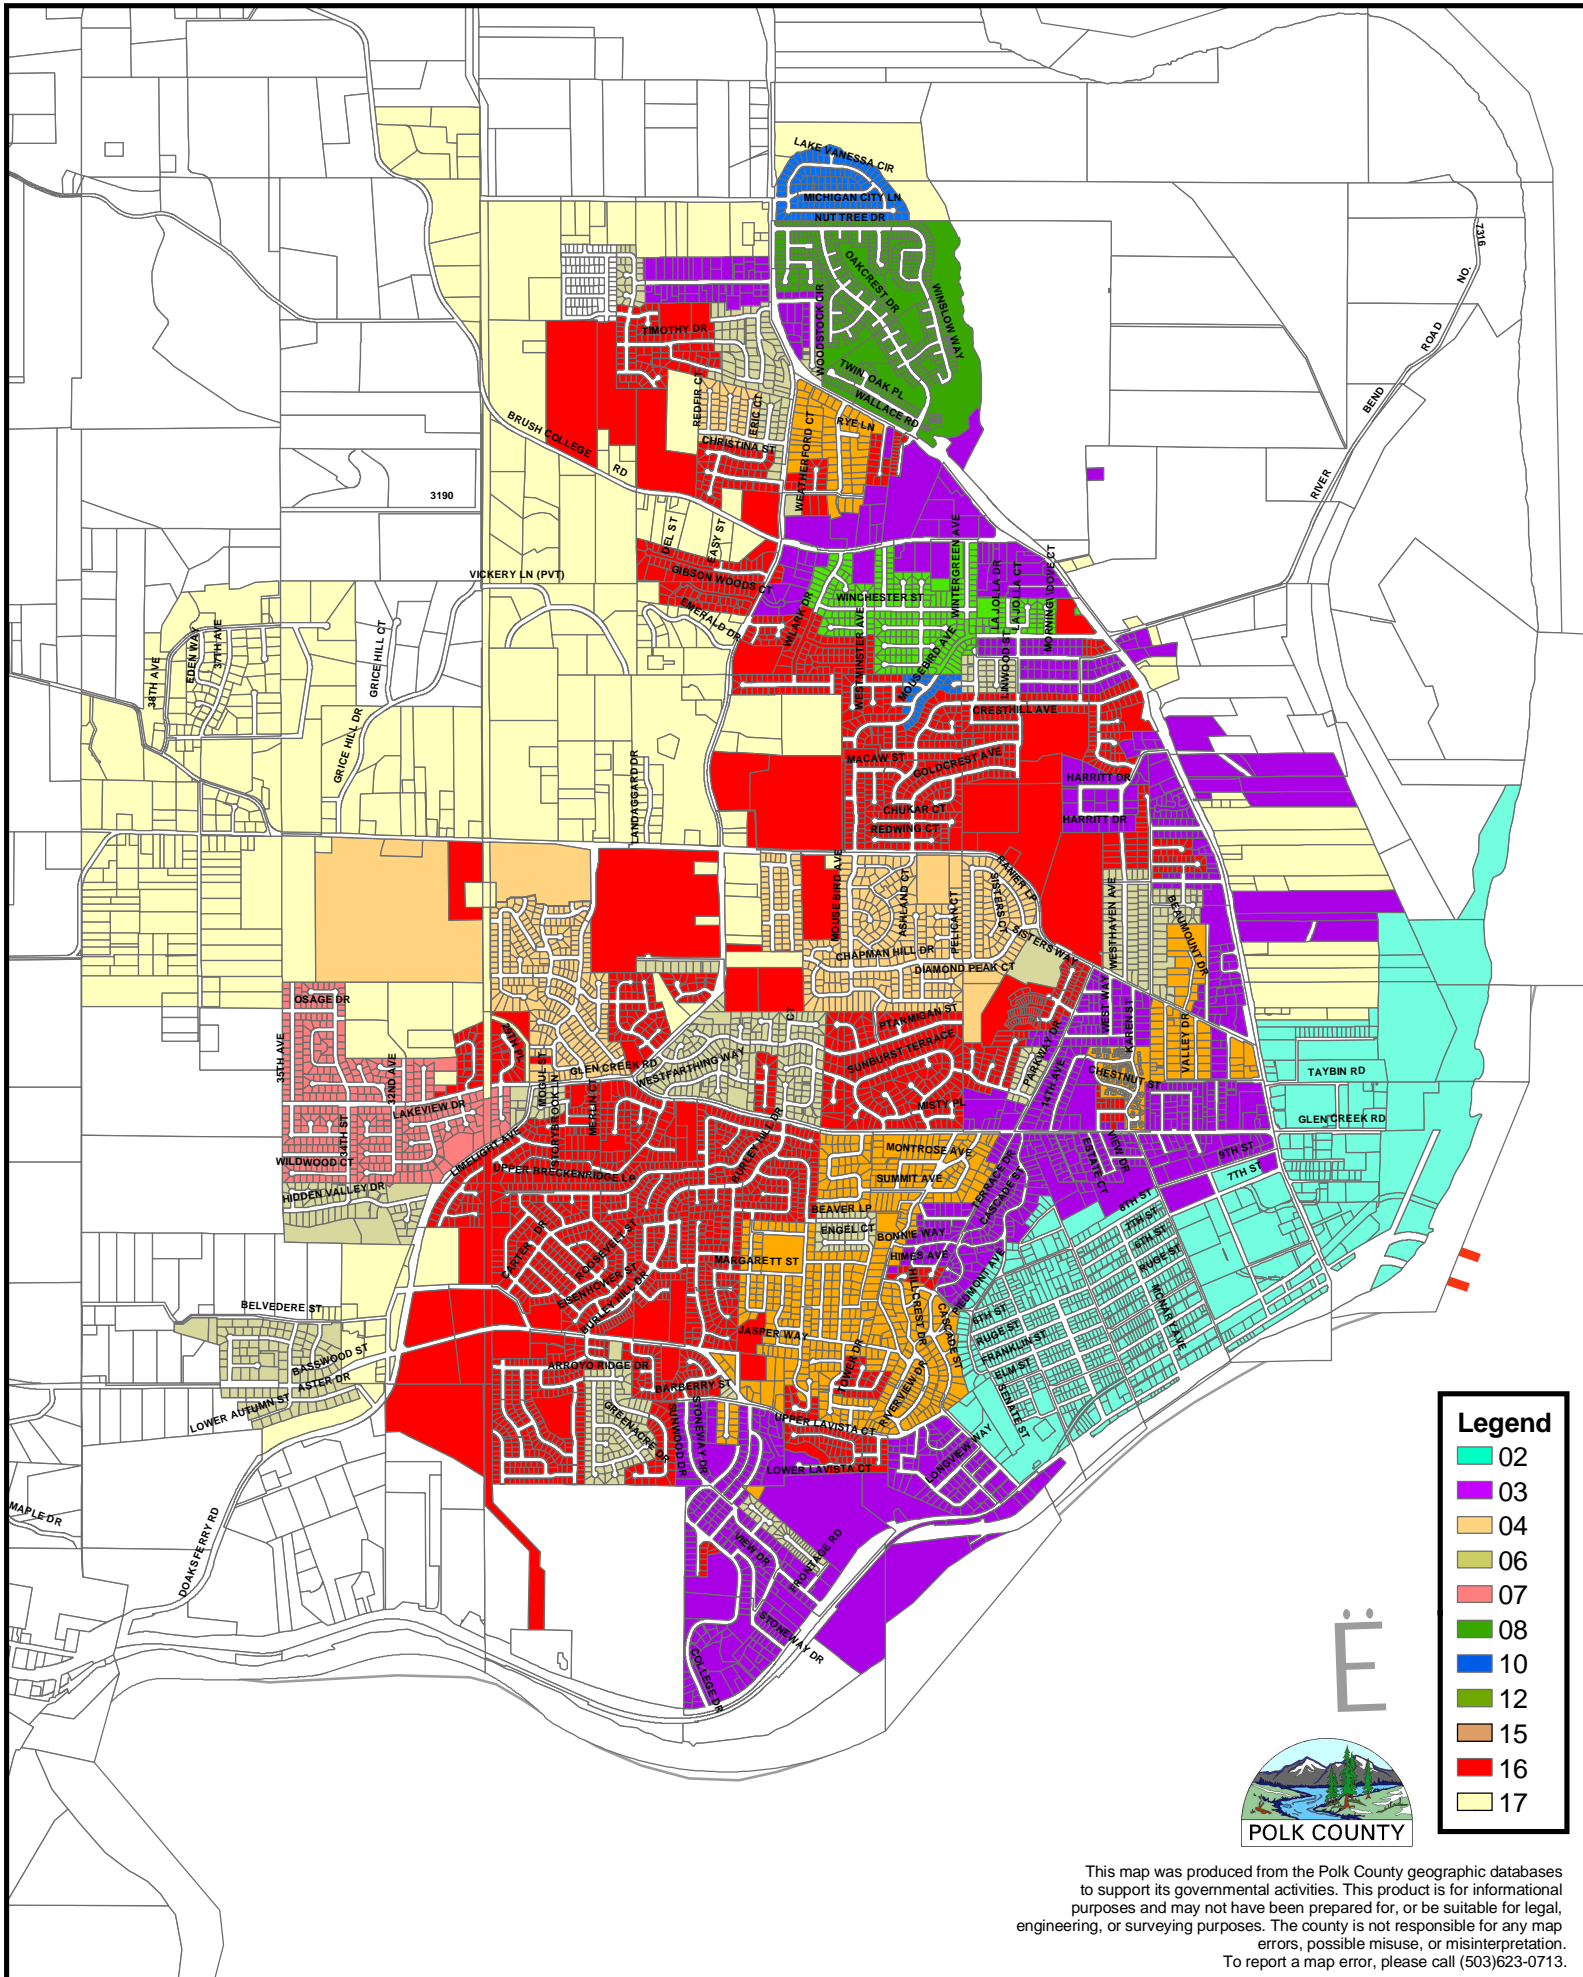

West Salem Study Areas

- Legend**
- 02
 - 03
 - 04
 - 06
 - 07
 - 08
 - 10
 - 12
 - 15
 - 16
 - 17

This map was produced from the Polk County geographic databases to support its governmental activities. This product is for informational purposes and may not have been prepared for, or be suitable for legal, engineering, or surveying purposes. The county is not responsible for any map errors, possible misuse, or misinterpretation. To report a map error, please call (503)623-0713.