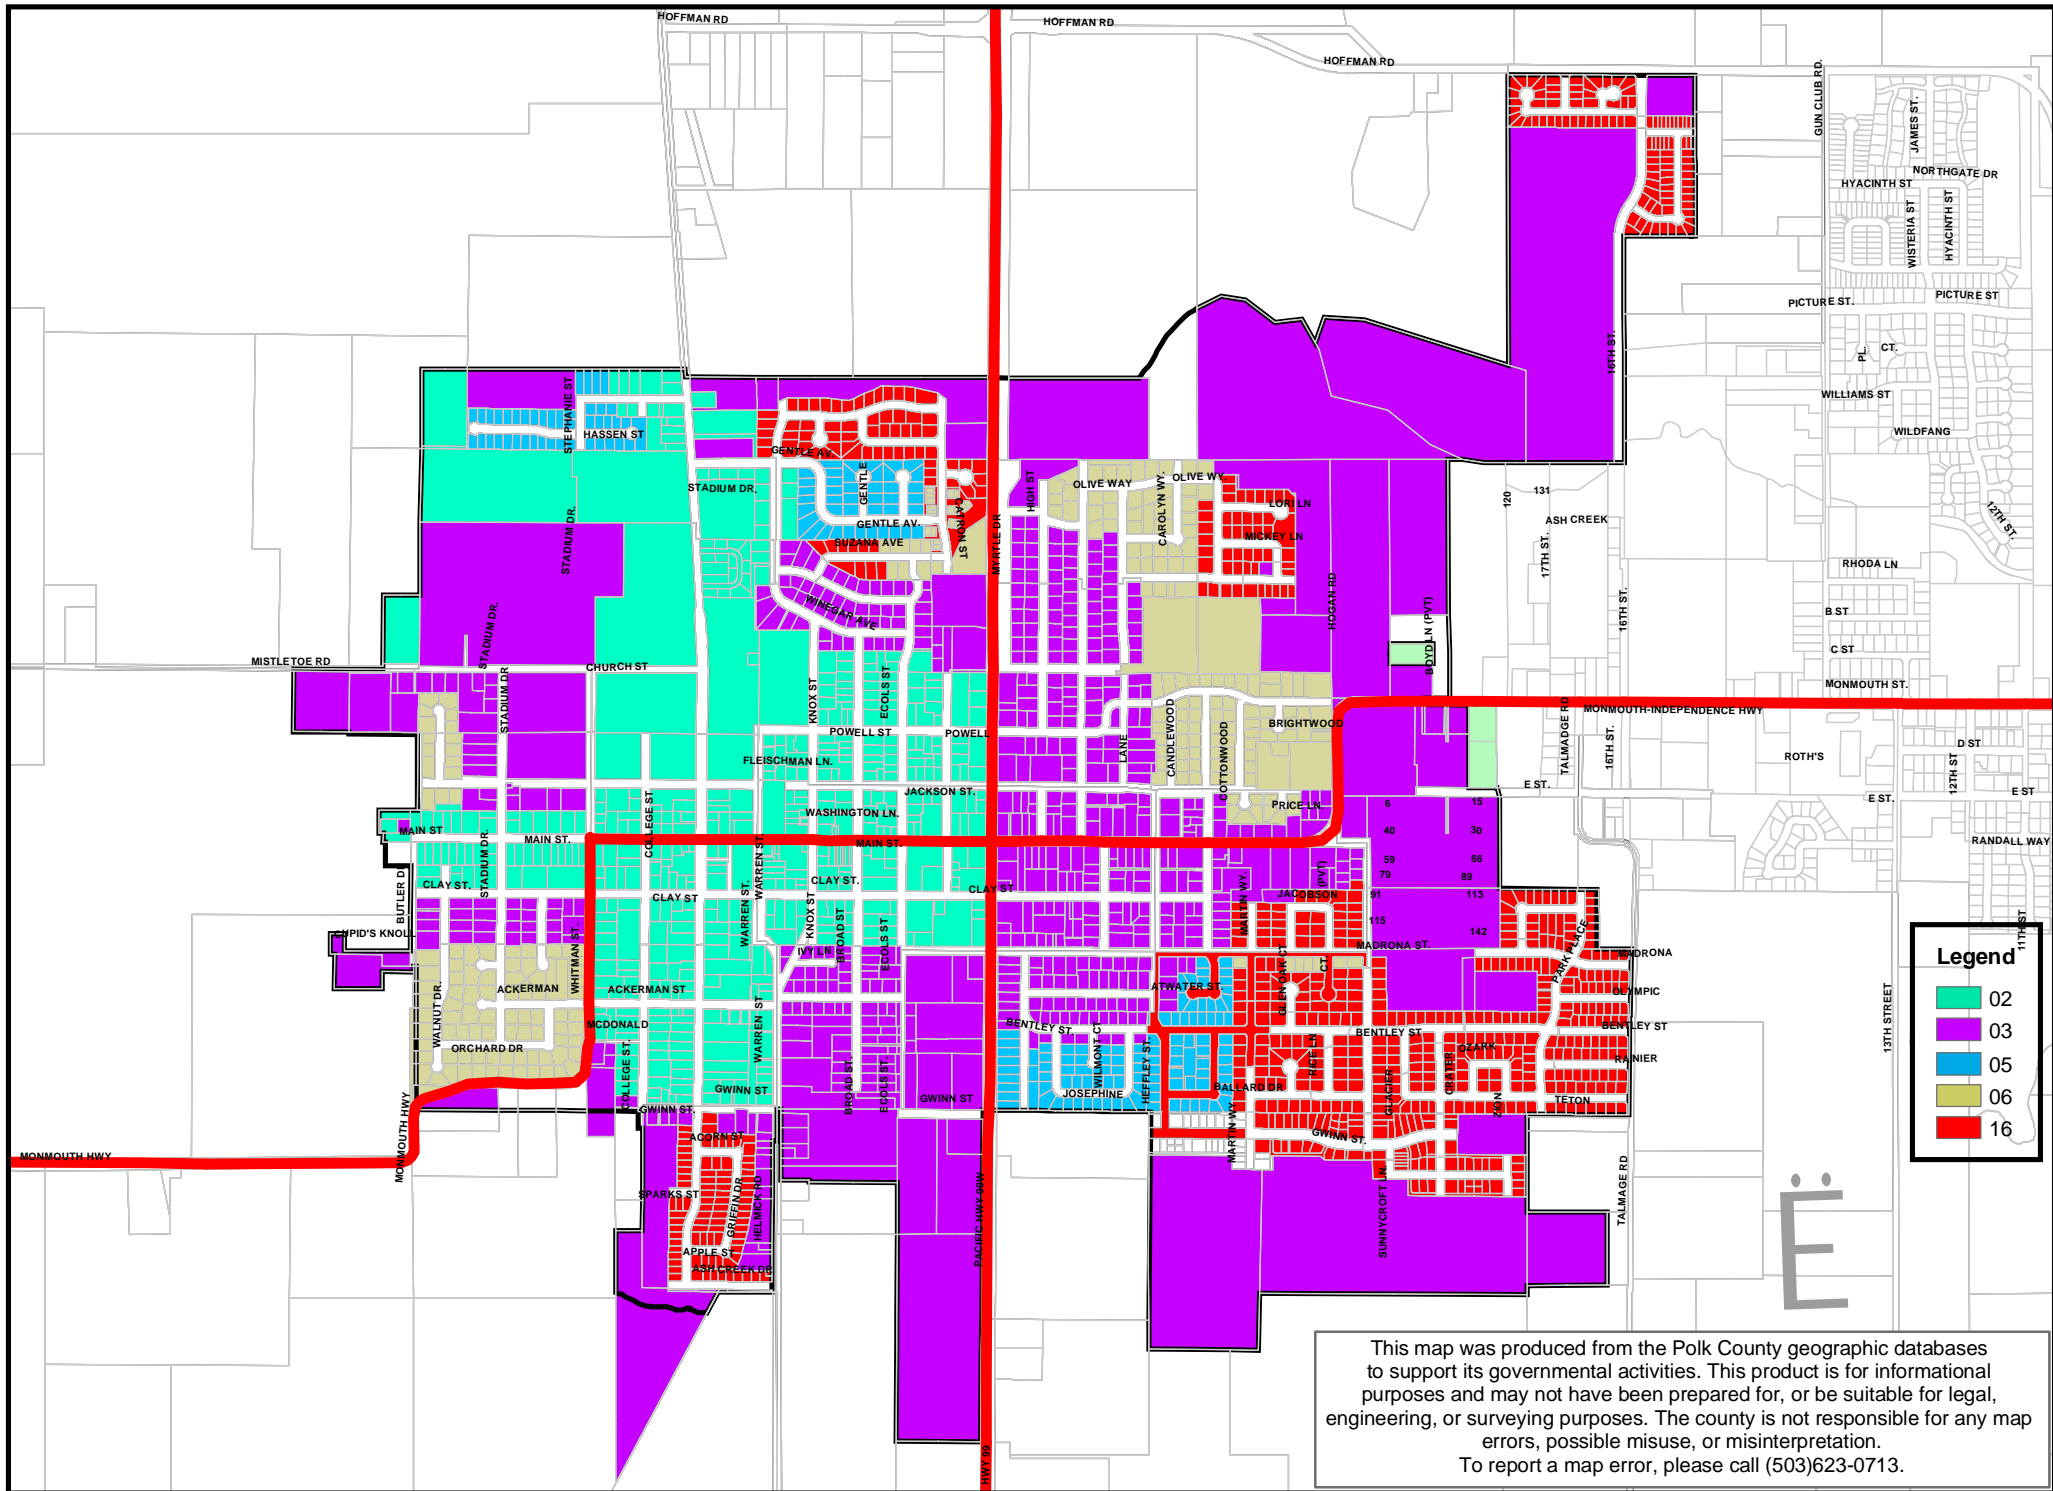

Monmouth Study Areas

This map was produced from the Polk County geographic databases to support its governmental activities. This product is for informational purposes and may not have been prepared for, or be suitable for, legal, engineering, or surveying purposes. The county is not responsible for any map errors, possible misuse, or misinterpretation. To report a map error, please call (503)623-0713.