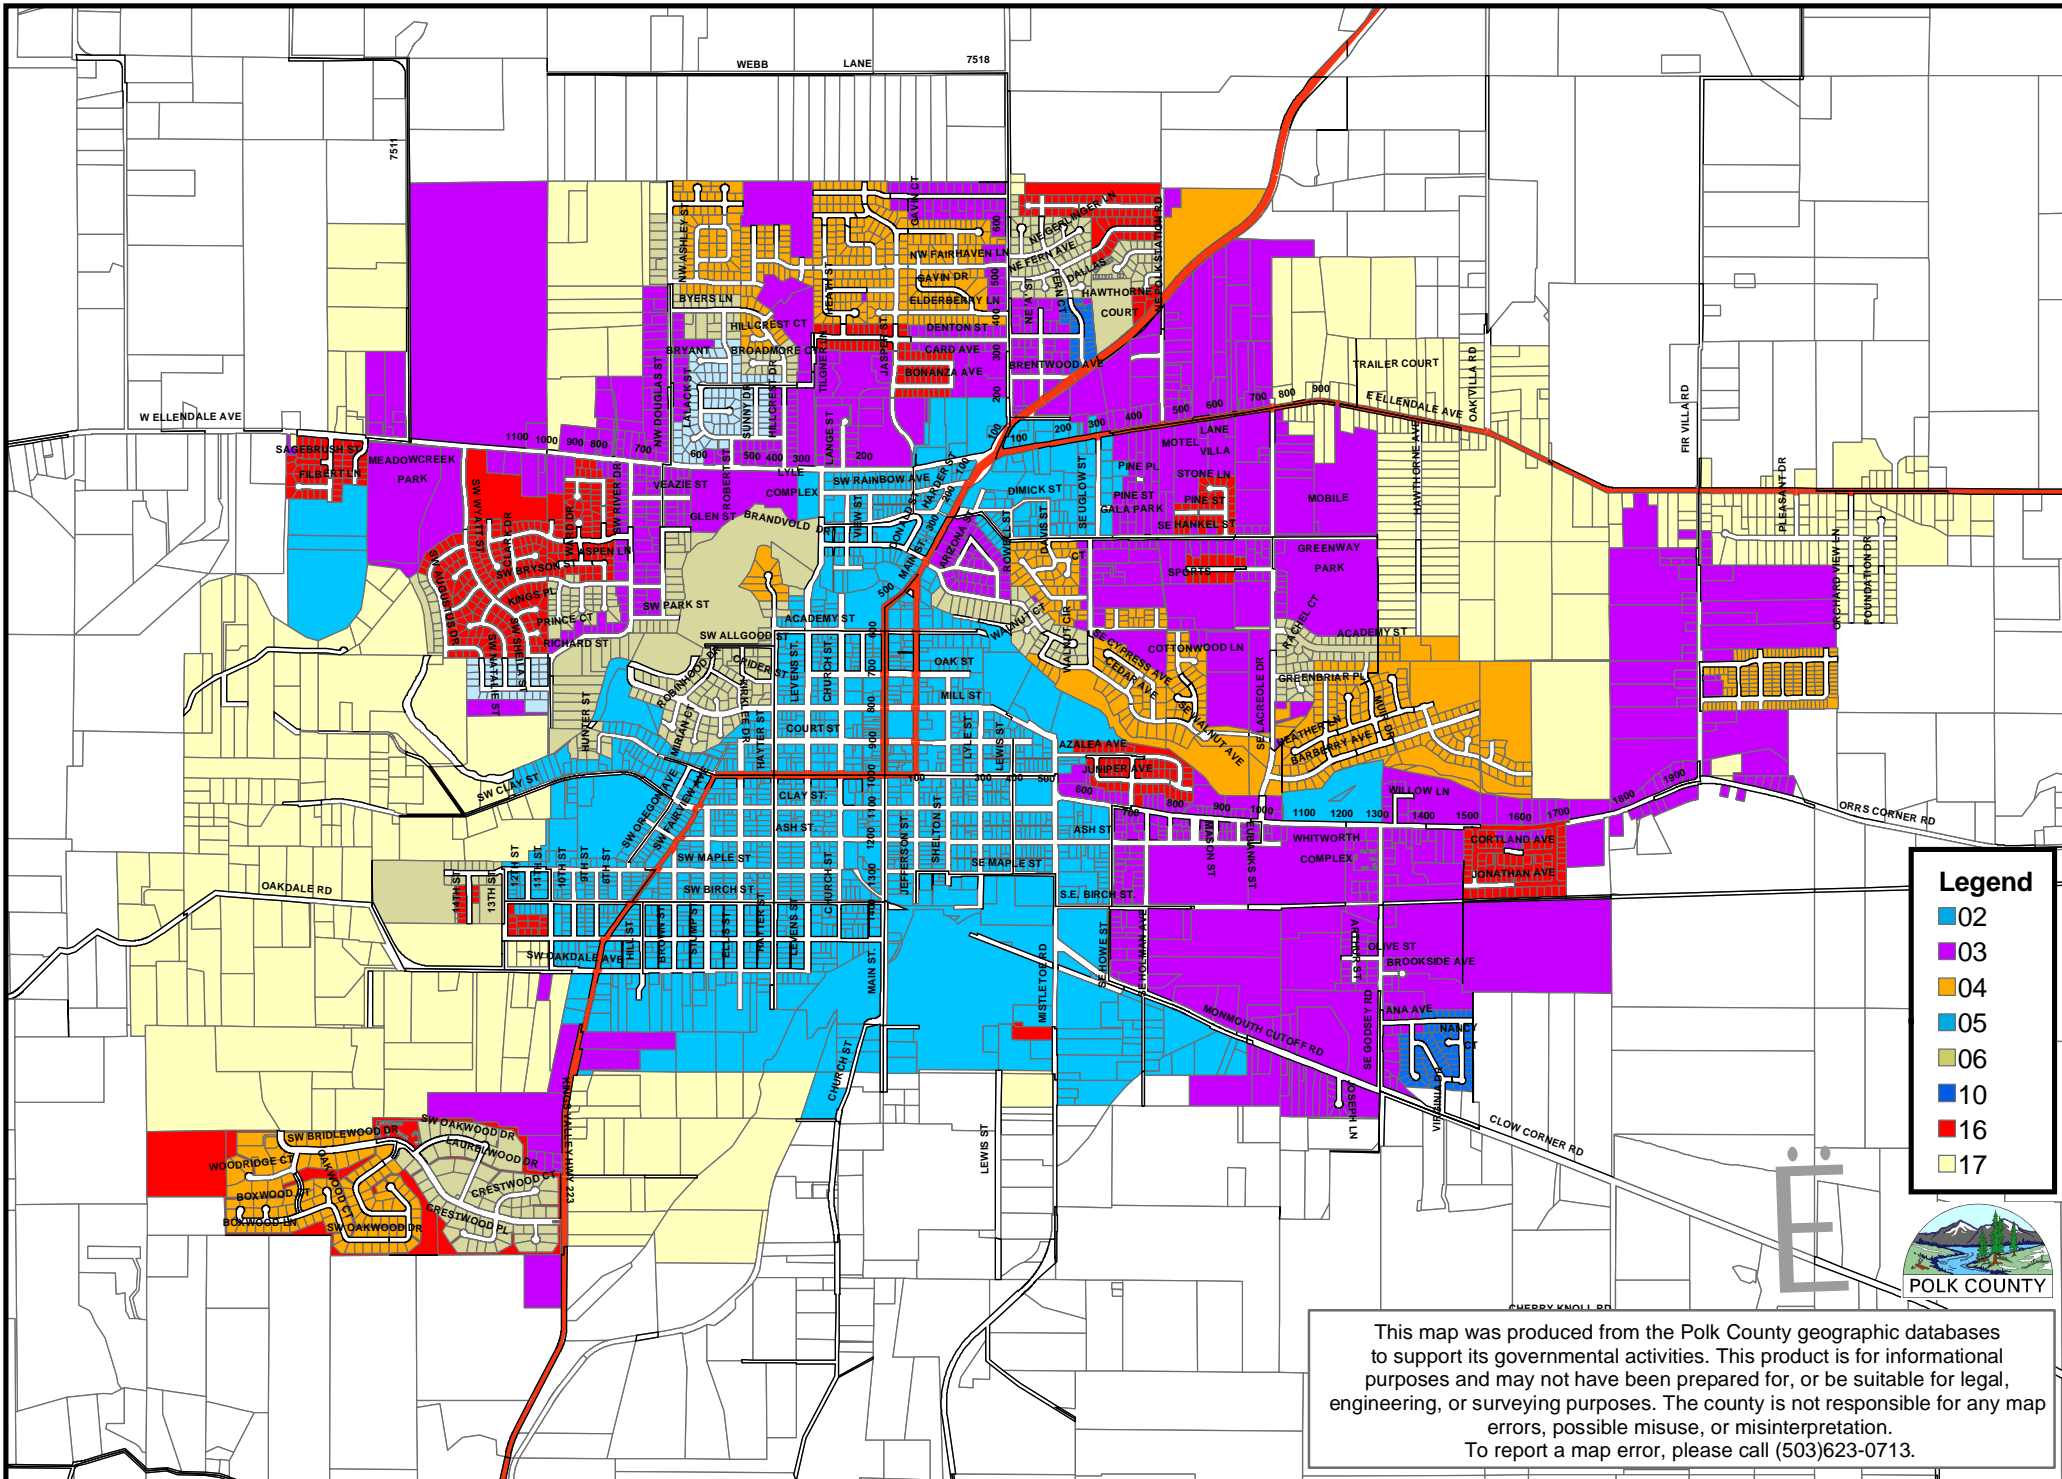

Dallas Study Areas

Legend

- 02
- 03
- 04
- 05
- 06
- 10
- 16
- 17

POLK COUNTY

This map was produced from the Polk County geographic databases to support its governmental activities. This product is for informational purposes and may not have been prepared for, or be suitable for legal, engineering, or surveying purposes. The county is not responsible for any map errors, possible misuse, or misinterpretation. To report a map error, please call (503)623-0713.